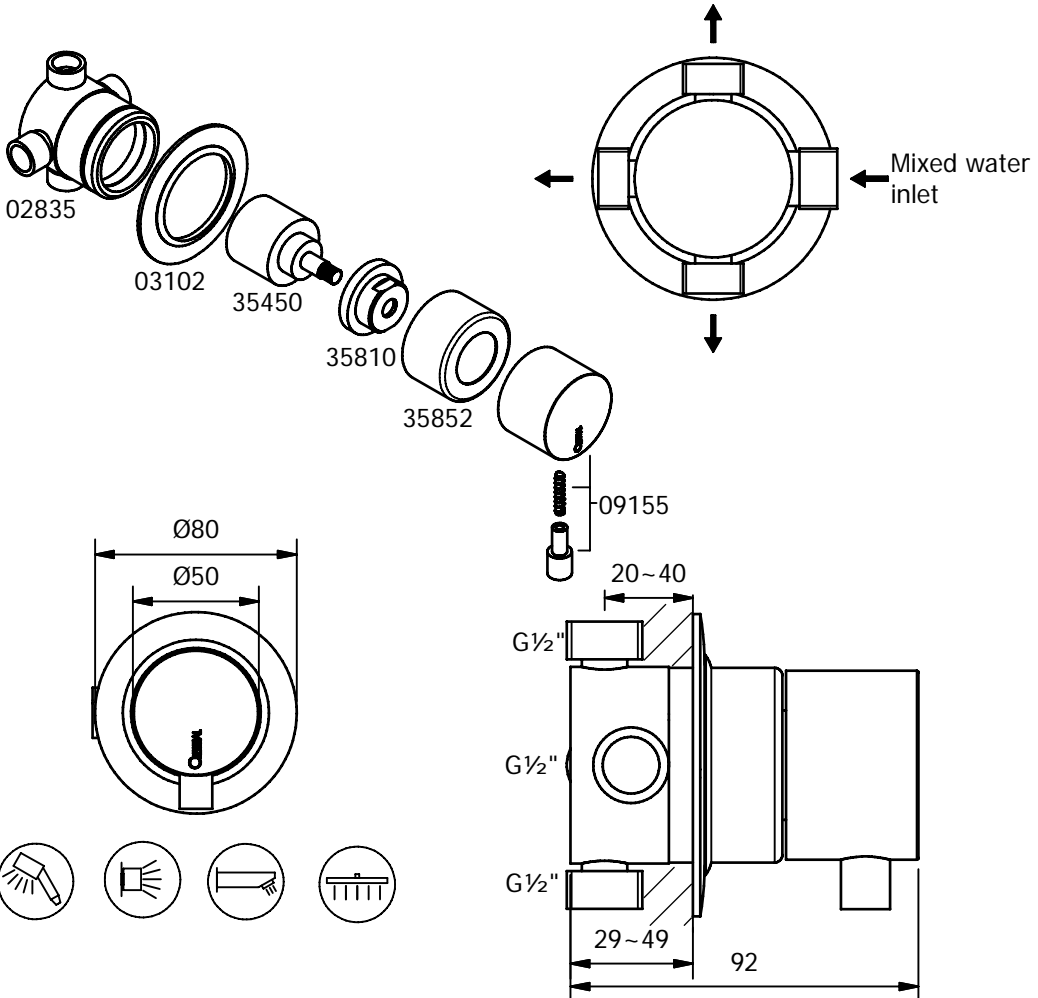

CRESTIAL™

Wasser Musik

C29006 00 Diverter (1 mixed water inlet, 3 mixed water outlets)

- Flush pipes thoroughly before installation
- Remove handle (09155) and cover plate (03102) and install into wall
- Connect the outlets to their respective connections. If only 2 of the 3 outlets are used, plug the unused outlet
- During rough-in, observe permissible installation depth variance to outer finished tiled wall
- Protect the surface of the diverter until wall has been tiled
- Install the cover plate (03102) and handle (09155)
- With the adhesive stickers supplied, label on the wall plate the appropriate symbols to designate diversion of each outlet