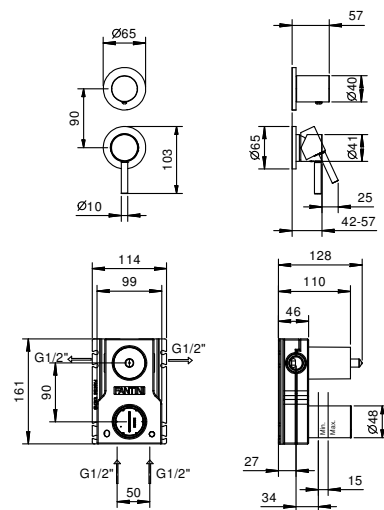

**Art. G481B+M585A**

**Built-in shower mixer**

- handles
- 2-way diverter with turning knob
- 1/2" inlets
- soundproof

**External piece**

**Finishes:**

- Chrome** 50 02 G481B
- Matt Black** 50 13 G481B
- Matt Gun Metal PVD** 50 P5 G481B
- Matt British Gold PVD** 50 P6 G481B
- Pure Brass PVD** 50 Q7 G481B
- Raw Metal PVD** 50 Q8 G481B
- Brushed Stainless Steel** 50 93 G481B

**Built-in piece**

**Finishes:**

- 44 00 M585A

**Way number 1**

Pressure (bar)	flow rate (l/min)
0,5	8,44
1	16,79
2	20,5
3	23,76
4	26,36

**Way number 2**

Pressure (bar)	flow rate (l/min)
0,5	7,45
1	14,59
2	17,9
3	20,7
4	23,16