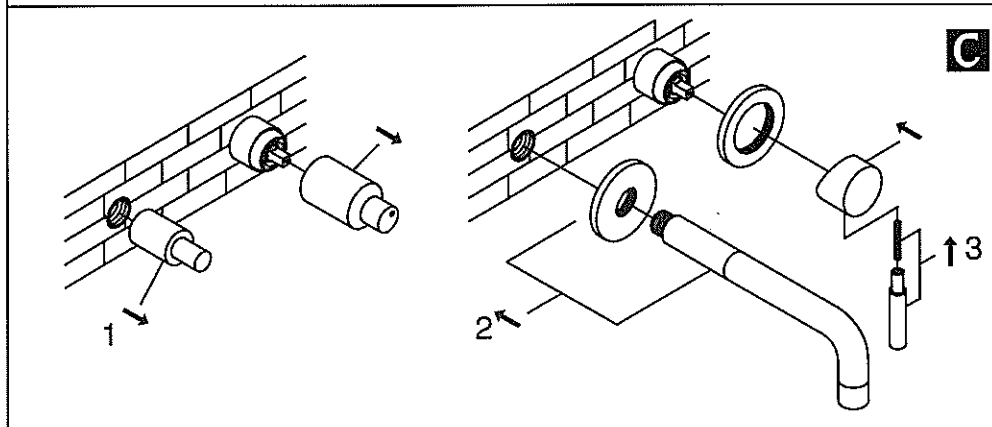

Single lever wall basin mixer

Art NO:SFG73-0016-001

Installation