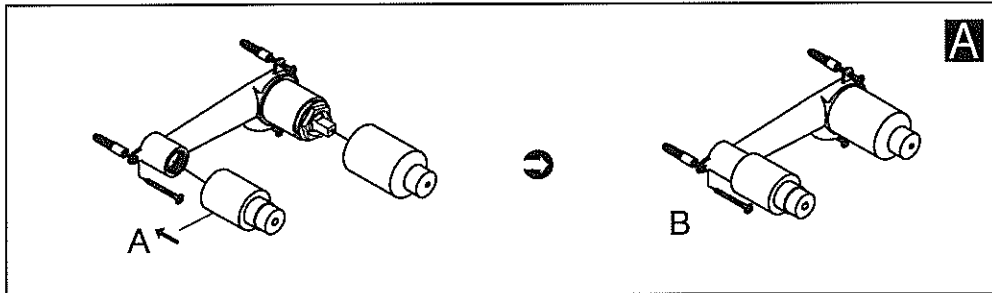

Single lever wall basin mixer

Art NO:SFG73-0016-001

Installation