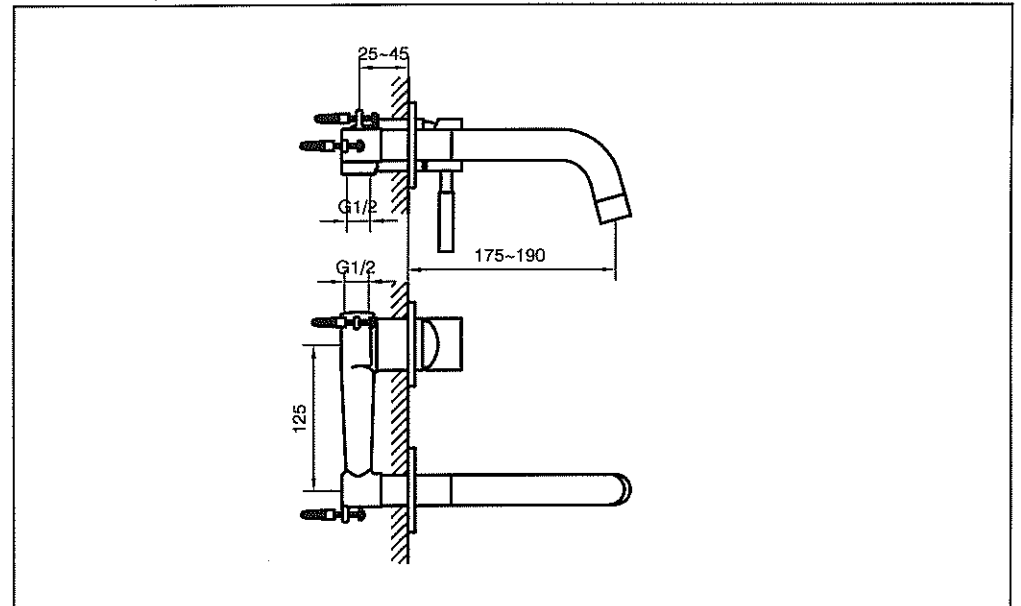

# Single lever wall basin mixer

Art NO:SFG73-0016-001

## Technique drawing