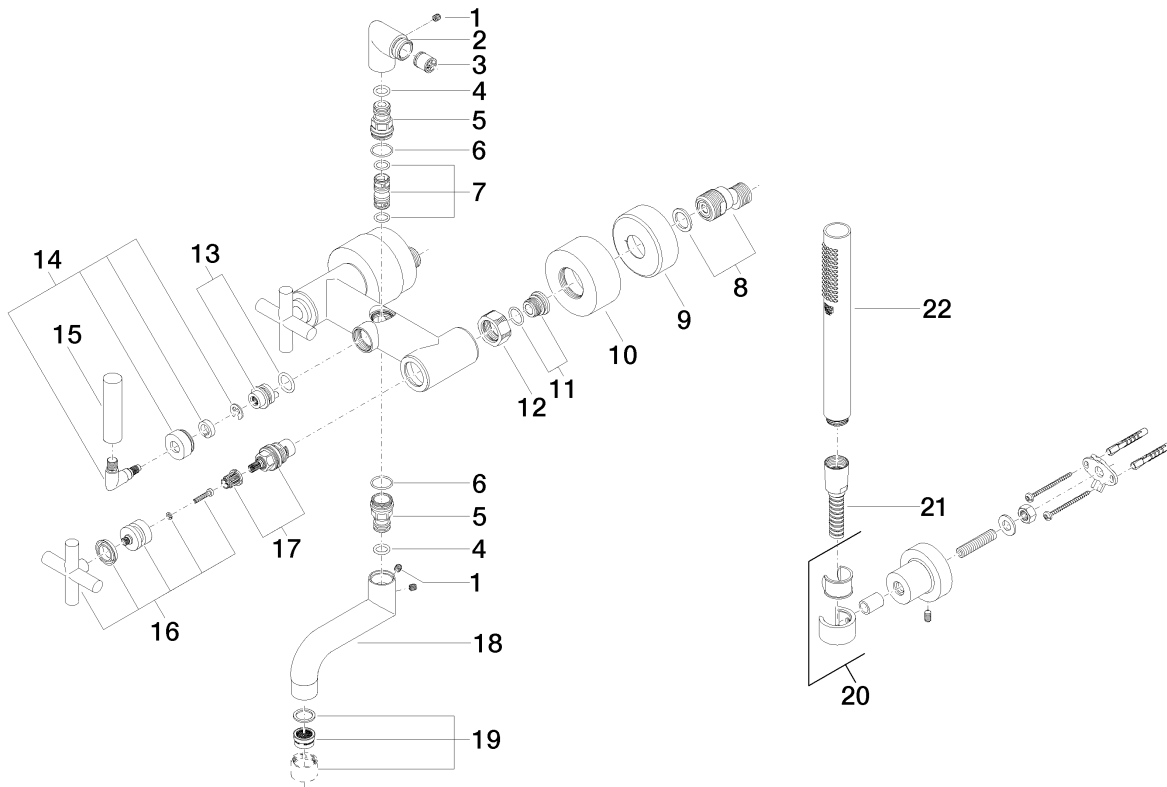

**Tara Wall-mounted bath mixer and shower set**  
Article number: 25133890

**Exploded assembly drawing**

## Tara Wall-mounted bath mixer and shower set

Article number: 25133890

### Order quantity

No.	Article number	Name	Installation quantity
1	09311104990	pin	3
2	091103020ff	connection	1
3	09230104090	back-flow preventer	1
4	09141001190	seal	2
5	09240305290	nipple	2
6	09141003290	seal	2
7	9021100110090	diverter	1
8	0411040300090	connection	2
9	092789007ff	rosette	2
10	092789017ff	rosette	2
11	0429050140090	nipple	2
12	092330034-07	nut	2
13	9015010020090	insert	1
14	90182001200ff	diverter	1
15	11170880ff	handle	1
16	04208901000ff	handle	2
17	9090031310090	top	2
18	04110603000ff	spout	1
19	90230102410ff	aerator	1
20	28050890ff	holder	1
21	28104970ff	hose	1
26	28013979ff	shower	1

**Flow rate chart**