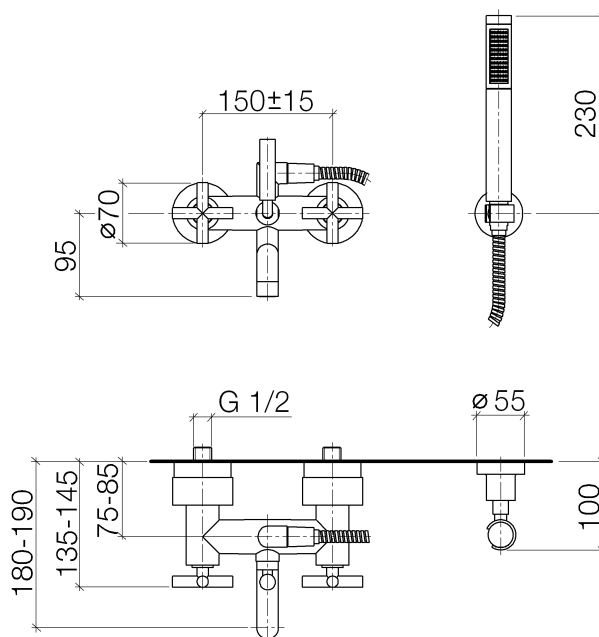

**Tara Wall-mounted bath mixer and shower set**  
Article number: 25133890

**Exploded assembly drawing**

## Tara Wall-mounted bath mixer and shower set

Article number: 25133890

### Order quantity

No.	Article number	Name	Installation quantity
1	09311104990	pin	3
2	091103020ff	connection	1
3	09230104090	back-flow preventer	1
4	09141001190	seal	2
5	09240305290	nipple	2
6	09141003290	seal	2
7	9021100110090	diverter	1
8	0411040300090	connection	2
9	092789007ff	rosette	2
10	092789017ff	rosette	2
11	0429050140090	nipple	2
12	092330034-07	nut	2
13	9015010020090	insert	1
14	90182001200ff	diverter	1
15	11170880ff	handle	1
16	04208901000ff	handle	2
17	9090031310090	top	2
18	04110603000ff	spout	1
19	90230102410ff	aerator	1
20	28050890ff	holder	1
21	28104970ff	hose	1
26	28013979ff	shower	1

**Flow rate chart**