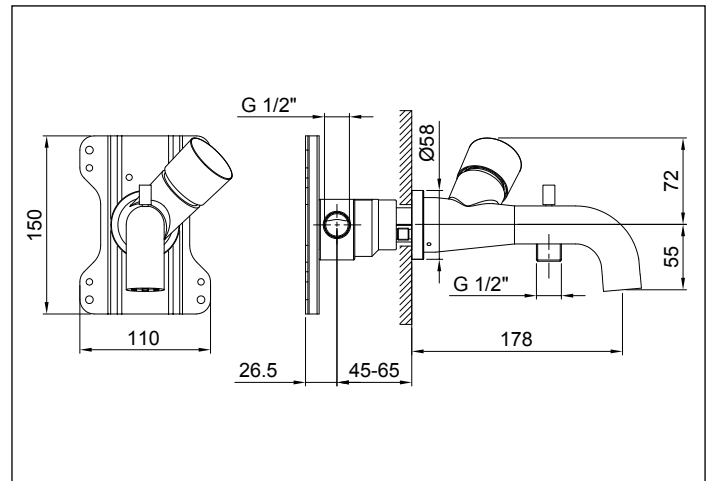

Suite

Miscelatore vasca a parete art. 3711A+3715B
Built-in single-lever bathtub mixer art. 3711A+3715B
Mitigeur bain-douche à encastrer art. 3711A+3715B