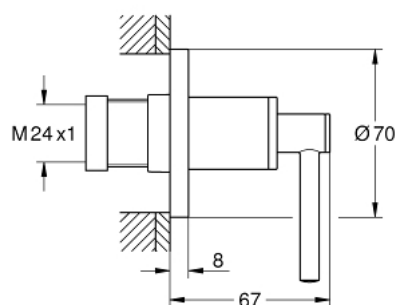

## 19 088 003 ATRIO GROHE ATRIO CONCEALED STOP-VALVE TRIM

### PRODUCT DESCRIPTION

- for concealed valve 35 028 000 or 29 032 000
- **GROHE StarLight** chrome finish
- installation depth adjustable
- 20-80 mm
- escutcheon with screwable wall sealing
- with lever handle

## 19 088 003 ATRIO GROHE ATRIO CONCEALED STOP-VALVE TRIM

**SPARE PARTS**, April 2017 – now

1: Extension (Order-nr. 45988000)

2: Lever handles (Order-nr. 18027003)