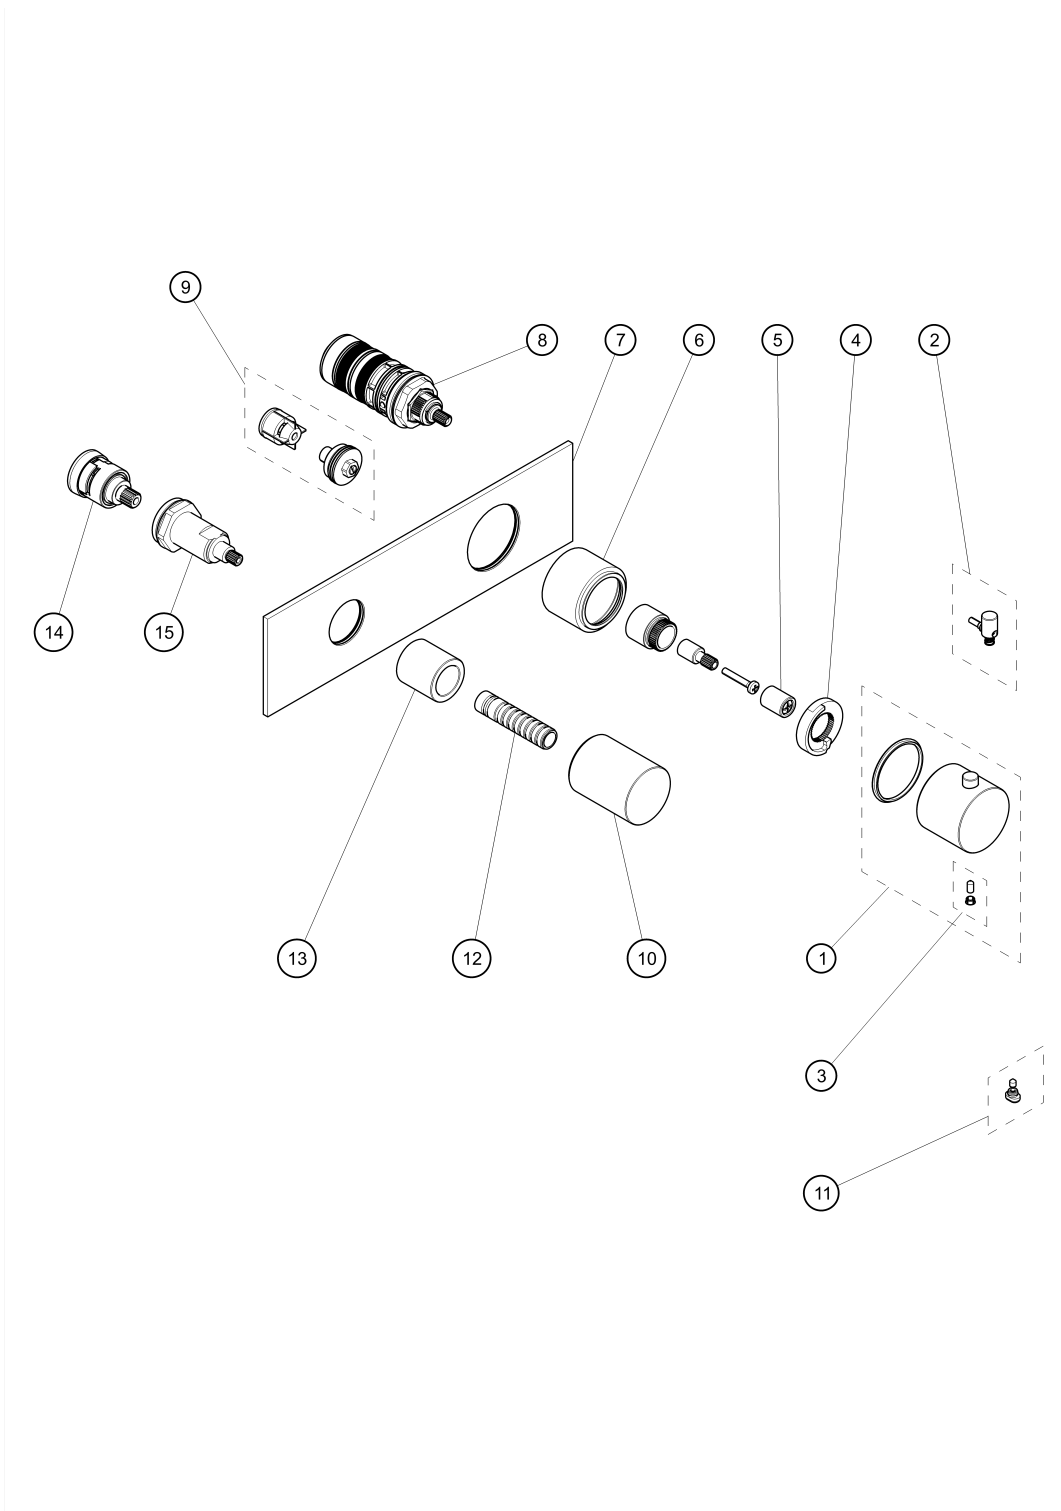

**ART. G572B+D372A** - Miscelatore termostatico doccia incasso 3/4" / 3/4" built-in thermostatic shower mixer /Mitigeur  
thermostatique douche à encastrer 3/ 4"

**ART. G572B+D372A - Miscelatore termostatico doccia incasso 3/4" / 3/4" built-in thermostatic shower mixer /Mitigeur thermostatique douche à encastrer 3/ 4"**