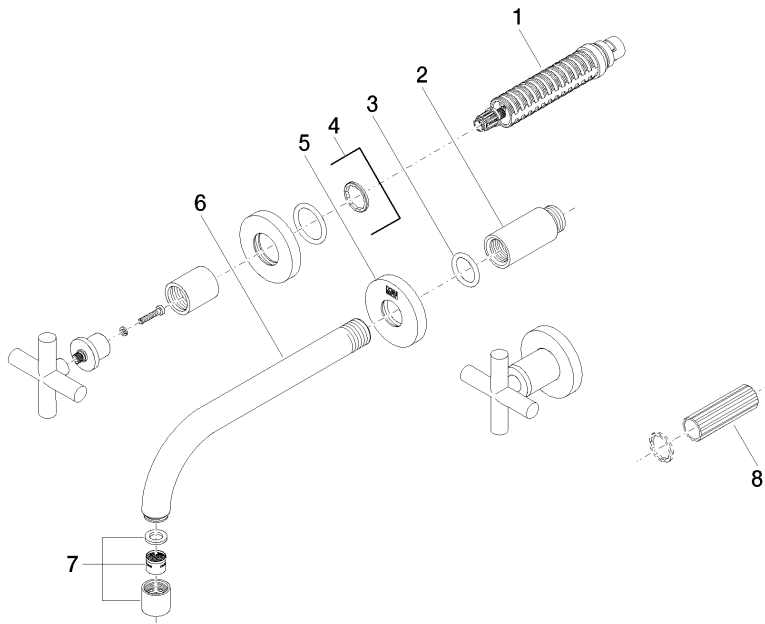

Sink - Tara

Wall-mounted three-hole lavatory mixer without drain - polished chrome

Article number: 36 712 890-00

Spare parts list

Number	Item Number	Designation	Number of units
1	90 90 03 157 00 90	Upper part clockwise-closing 1/2" -	2
2	09 24 03 081 10 90	Extension 1/2" x 50 mm -	1
3	09 14 10 026 90	O-Ring 20,5 x 3,5 mm -	1
4	36 310 892-00	Volume Control - polished chrome	2
5	09 27 22 503-00	Escutcheon DB Logo Ø 55 x Ø 27 x 9 mm - polished chrome	1
6	04 28 22 090 10-00	Outlet 225,5 mm - polished chrome	1
7	90 23 01 014 20-00	Aerator M18x1female - polished chrome	1
8	09 30 09 010 90	assembly wrench For flush-mounted valve 12-point SW 17,5 -	1