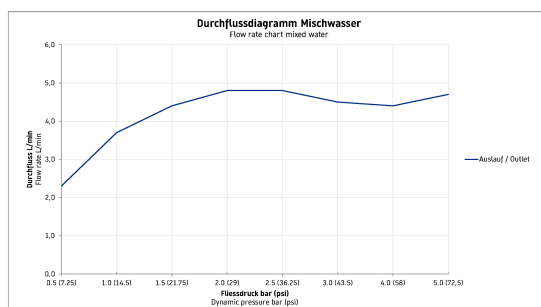

**Circle Single lever basin mixer M # CE1020001010**

| &lt; 175 mm &gt; |

Single lever basin mixer M	Dimension	Weight	Order number
ceramic cartridge, projection 116 mm, aerator with Easy-clean sprayplate, normal spray, connection size DN15, recommended operating pressure 1 - 5 bar, with pop-up waste set, 175 mm			
<b>Colors</b>			
10 Chrome			
<b>Variant</b>			
chrome, flexible connection hoses 3/8", flow rate 5,0 l/min (3 bar)			CE1020001010
<b>Recommended basins</b>			
Washbasin, furniture washbasin with tap platform, underneath glazed, 1200 x 470 mm	1200 x 470 mm		235012
Washbasin, furniture washbasin with tap platform, underneath glazed, 1000 x 470 mm	1000 x 470 mm		235010
Washbasin ground with tap platform, fixings included, 1200 x 470 mm	1200 x 470 mm		235012
Washbasin, furniture washbasin with tap platform, underneath glazed, 800 x 470 mm	800 x 470 mm		235080
Washbasin, furniture washbasin with tap platform, underneath glazed, 600 x 470 mm	600 x 470 mm		235060
Washbasin, furniture washbasin with tap platform, underneath glazed, 500 x 470 mm	500 x 470 mm		235050
Washbasin ground with tap platform, fixings included, 800 x 470 mm	800 x 470 mm		235080
Washbasin ground with tap platform, fixings included, 600 x 470 mm	600 x 470 mm		235060