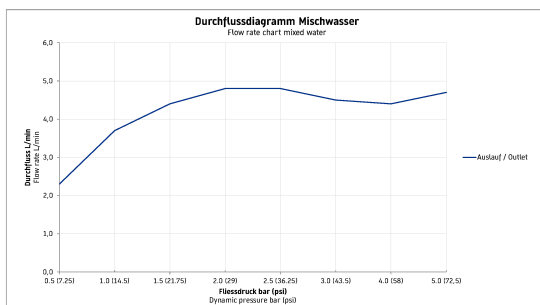

Circle Single lever basin mixer M # CE1020002010

| < 175 mm > |

Single lever basin mixer M	Dimension	Weight	Order number
ceramic cartridge, projection 116 mm, aerator with Easy-clean sprayplate, normal spray, connection size DN15, recommended operating pressure 1 - 5 bar, without pop-up waste set, 175 mm			
Colors			
10 Chrome			
Variant			
chrome, flexible connection hoses 3/8", flow rate 5,0 l/min (3 bar)			CE1020002010
Recommended basins			
Washbasin, furniture washbasin with tap platform, underneath glazed, 1200 x 470 mm	1200 x 470 mm		235012
Washbasin, furniture washbasin with tap platform, underneath glazed, 1000 x 470 mm	1000 x 470 mm		235010
Washbasin ground with tap platform, fixings included, 1200 x 470 mm	1200 x 470 mm		235012
Washbasin, furniture washbasin with tap platform, underneath glazed, 800 x 470 mm	800 x 470 mm		235080
Washbasin, furniture washbasin with tap platform, underneath glazed, 600 x 470 mm	600 x 470 mm		235060
Washbasin, furniture washbasin with tap platform, underneath glazed, 500 x 470 mm	500 x 470 mm		235050
Washbasin ground with tap platform, fixings included, 800 x 470 mm	800 x 470 mm		235080