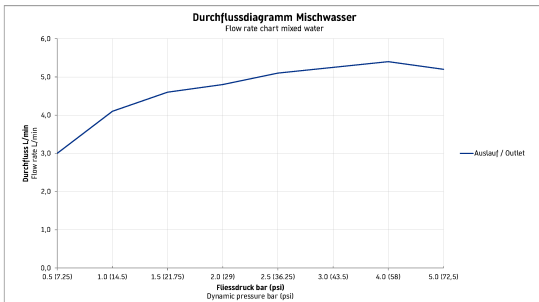

Circle Single lever basin mixer for concealed installation # CE1070004010

Single lever basin mixer for concealed installation	Dimension	Weight	Order number
normal spray, ceramic cartridge, aerator with Easy-clean sprayplate, connection type: basic set for concealed installation, recommended operating pressure 1 - 5 bar, Projection 200 mm			
Colors			
10 Chrome			
Variant			
chrome, flexible connection hoses 3/8", flow rate 5,0 l/min (3 bar)			CE1070004010
Necessary accessory			
Basic set single lever basin mixer for concealed installation			GK1900004