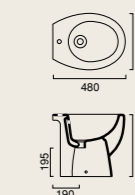

ZEROLight 64
monoblocco
Close - coupled WC
kombination WC
64 x 37
cod. MPZE