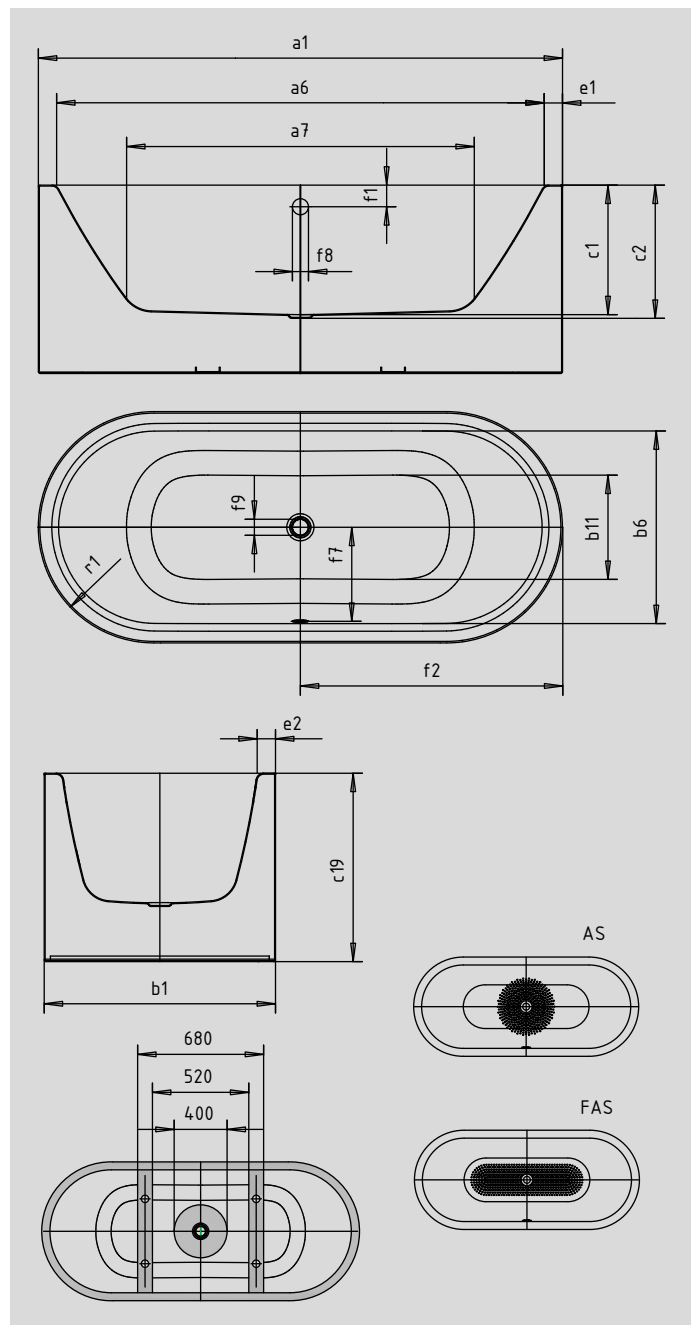

# MEISTERSTÜCK CLASSIC DUO OVAL

- freestanding bathtub with seamless enamelled panelling blends into a monolithic symphony made of KALDEWEI steel enamel
- archetypal design with oval contours appeals anywhere in the room. The distinctly narrow edge lends the bath a uniquely harmonious aesthetic
- two gently sloping backrests and the central waste and overflow fitting ensure relaxed bathing with a partner
- the Meisterstück is available with optional extras such as easy-clean finish for unrivalled hygiene and the KALDEWEI COMFORT LEVEL waste

Similar illustration

Model No.		1112
External length	a <sub>1</sub>	1600 mm
Internal length (top)	a <sub>6</sub>	1480 mm
Internal length (bottom)	a <sub>7</sub>	1030 mm
External width	b <sub>1</sub>	700 mm
Internal width (top)	b <sub>6</sub>	580 mm
Internal width (bottom)	b <sub>11</sub>	450 mm
Internal depth	c <sub>1</sub>	420 mm
Depth including waste outlet	c <sub>2</sub>	430 mm
Height of bath	c <sub>19</sub>	610 mm
Width of rim (foot end)	e <sub>1</sub>	60 mm
Width of rim (lengthwise)	e <sub>2</sub>	60 mm
Distance top edge to centre of overflow hole	f <sub>1</sub>	70 mm
Distance bath edge to centre of drain hole	f <sub>2</sub>	800 mm
Distance between centre holes	f <sub>7</sub>	280 mm
Diameter of overflow hole	f <sub>8</sub>	52 mm
Diameter of drain hole	f <sub>9</sub>	52 mm
Radius	r <sub>1</sub>	350 mm
Water volume** in litres		95
Weight of the enamelled bath in kg		73,1
Anti-slip		∅ 288 mm
Full anti-slip		850 x 240 mm