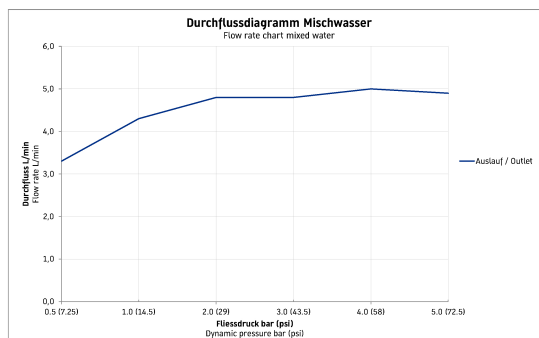

**Duravit No.1 Single lever basin mixer M # N11020002010**

| &lt; 184 mm &gt; |

Single lever basin mixer M	Dimension	Weight	Order number
ceramic cartridge, projection 106 mm, flexible connection hoses 3/8", normal spray, flow rate 5,0 l/min (3 bar), connection size DN15, chrome, recommended operating pressure 1 - 5 bar, without pop-up waste set, 184 mm			
<b>Colors</b>			
10 Chrome			
<b>Variant</b>			
			N11020002010
<b>Recommended basins</b>			
Washbasin with overflow, with tap platform, underneath glazed, 550 x 440 mm	550 x 440 mm		231955
Washbasin with overflow, with tap platform, underneath glazed, 600 x 440 mm	600 x 440 mm		231960
Washbasin with overflow, with tap platform, underneath glazed, 650 x 440 mm	650 x 440 mm		231965
Washbasin with overflow, with tap platform, underneath glazed, 650 x 490 mm	650 x 490 mm		233565
Washbasin with overflow, with tap platform, underneath glazed, 600 x 460 mm	600 x 460 mm		233560
Washbasin, furniture washbasin with overflow, with tap platform, 1030 x 490 mm	1030 x 490 mm		233610
Washbasin with overflow, with tap platform, underneath glazed, 550 x 440 mm	550 x 440 mm		233555
Washbasin, furniture washbasin with overflow, with tap platform, 1230 x 490 mm	1230 x 490 mm		233612