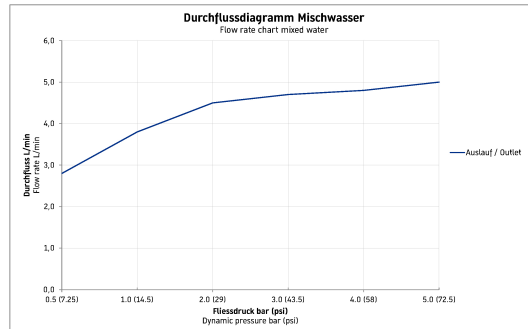

Tulum Single lever basin mixer M # TU10200020.. / TU10200020..

|< 165 mm >|

Single lever basin mixer M	Dimension	Weight	Order number
ceramic cartridge, projection 135 mm, flexible connection hoses 3/8", flow rate 5,0 l/min (3 bar), normal spray, connection size DN15, maximum temperature can be adjusted on installation, recommended operating pressure 1 - 5 bar, without pop-up waste set, 165 mm			
Colors			
10 Chrome 46 Black Matt			
Variant			
chrome			TU10200020..
black matt			TU10200020..
Recommended basins			
Washbasin with overflow, with tap platform, overflow clip chrome included, underneath glazed, 600 x 475 mm	600 x 475 mm		231660
Washbasin with overflow, with tap platform, overflow clip chrome included, underneath glazed, 650 x 495 mm	650 x 495 mm		231665
Handrinse basin, furniture handrinse basin with overflow, with tap platform, overflow clip chrome included, underneath glazed, 500 x 360 mm	500 x 360 mm		071050
Handrinse basin with overflow, with tap platform, overflow clip chrome included, underneath glazed, 500 x 360 mm	500 x 360 mm		070950
Above counter basin ground, with overflow, with tap platform, back plane unglazed, fixings included, overflow clip chrome included, 600 x 460 mm	600 x 460 mm		231560
Washbasin, furniture washbasin with overflow, with tap platform, overflow clip chrome included, underneath glazed, 1000 x 505 mm	1000 x 505 mm		231810