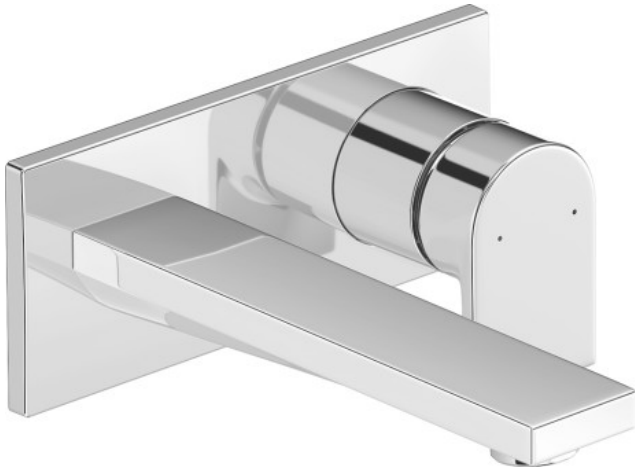

Tulum Single lever basin mixer for concealed installation # TU10700040.. / TU10700040..

Single lever basin mixer for concealed installation	Dimension	Weight	Order number
normal spray, ceramic cartridge, connection type: basic set for concealed installation, includes: visible parts, recommended operating pressure 1 - 5 bar, projection 171 mm			
Colors			
10 Chrome 46 Black Matt			
Variant			
chrome			TU10700040..
black matt			TU10700040..
Necessary accessory for black matt			
Basic set single lever basin mixer for concealed installation			GK1900002
Recommended basins			
Washbowl ground, with overflow, without tap platform, fixings included, overflow clip chrome included, 600 x 400 mm	600 x 400 mm		231460
Washbowl ground, without overflow, without tap platform, fixings included, 600 x 380 mm	600 x 380 mm		235160
Washbowl ground, without overflow, without tap platform, ceramic covered slotted waste included, fixings included, 600 x 345 mm	600 x 345 mm		235560
Handrinse basin, furniture handrinse basin without overflow, with tap platform, ceramic covered slotted waste included, underneath glazed, 450 x 350 mm	450 x 350 mm		073245
Handrinse basin ground without overflow, with tap platform, ceramic covered slotted waste included, 450 x 350 mm	450 x 350 mm		073245
Washbowl ground, without overflow, without tap platform, fixings included, 500 x 380 mm	500 x 380 mm		235150