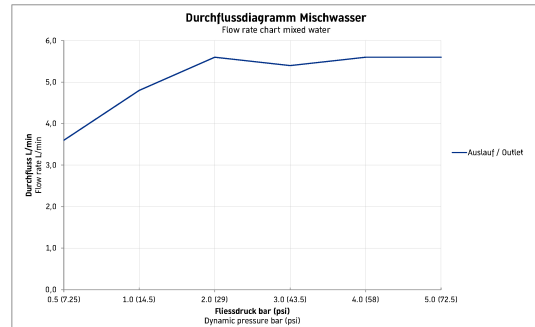

Tulum Single lever basin mixer for concealed installation # TU10700040.. / TU10700040..

Single lever basin mixer for concealed installation	Dimension	Weight	Order number
normal spray, ceramic cartridge, connection type: basic set for concealed installation, includes: visible parts, recommended operating pressure 1 - 5 bar, projection 171 mm			
Colors			
10 Chrome 46 Black Matt			
Variant			
chrome			TU10700040..
black matt			TU10700040..
Necessary accessory for black matt			
Basic set single lever basin mixer for concealed installation			GK1900002
Recommended basins			
Washbowl ground, with overflow, without tap platform, fixings included, overflow clip chrome included, 600 x 400 mm	600 x 400 mm		231460
Washbowl ground, without overflow, without tap platform, fixings included, 600 x 380 mm	600 x 380 mm		235160
Washbowl ground, without overflow, without tap platform, ceramic covered slotted waste included, fixings included, 600 x 345 mm	600 x 345 mm		235560
Handrinse basin, furniture handrinse basin without overflow, with tap platform, ceramic covered slotted waste included, underneath glazed, 450 x 350 mm	450 x 350 mm		073245
Handrinse basin ground without overflow, with tap platform, ceramic covered slotted waste included, 450 x 350 mm	450 x 350 mm		073245
Washbowl ground, without overflow, without tap platform, fixings included, 500 x 380 mm	500 x 380 mm		235150