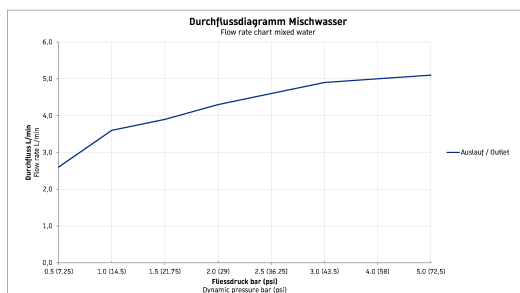

Wave Single lever basin mixer M # WA10200010.. /
WA10200010.. / WA10200010.. / WA10200010..

|< 171 mm >|

Single lever basin mixer M	Dimension	Weight	Order number
ceramic cartridge, projection 122 mm, aerator with Easy-clean sprayplate, flow rate 5,0 l/min (3 bar), normal spray, connection size DN15, recommended operating pressure 1 - 5 bar, with pop-up waste set, 171 mm			
Colors			
04 Brushed Bronze 10 Chrome 34 Polished Gold 46 Black Matt 70 Brushed Stainless Steel			
Variant			
Brushed Bronze, flexible connection hoses 3/8"			WA10200010..
chrome, flexible connection hoses 3/8"			WA10200010..
Polished Gold, flexible connection hoses 3/8"			WA10200010..
black matt, flexible connection hoses 3/8"			WA10200010..
brushed stainless steel, flexible connection hoses 3/8"			WA10200010..
Recommended basins			
Washbasin with overflow, with tap platform, underneath glazed, 550 x 440 mm	550 x 440 mm		231955
Washbasin with overflow, with tap platform, underneath glazed, 600 x 440 mm	600 x 440 mm		231960
Washbasin with overflow, with tap platform, underneath glazed, 650 x 440 mm	650 x 440 mm		231965
Vanity basin undercounter basin, with overflow, fixings for installation in wooden consoles included, without tap platform, 370 x 370 mm	370 x 370 mm		037337