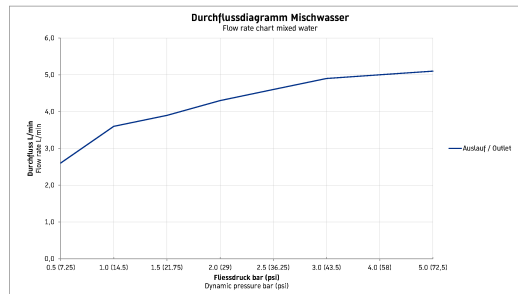

Wave Single lever basin mixer M # WA10200020.. /
WA10200020.. / WA10200020.. / WA10200020..

|< 171 mm >|

Single lever basin mixer M	Dimension	Weight	Order number
ceramic cartridge, projection 122 mm, aerator with Easy-clean sprayplate, flow rate 5,0 l/min (3 bar), normal spray, connection size DN15, recommended operating pressure 1 - 5 bar, without pop-up waste set, 171 mm			
Colors			
04 Brushed Bronze 10 Chrome 34 Polished Gold 46 Black Matt 70 Brushed Stainless Steel			
Variant			
Brushed Bronze, flexible connection hoses 3/8"			WA10200020..
chrome, flexible connection hoses 3/8"			WA10200020..
Polished Gold, flexible connection hoses 3/8"			WA10200020..
black matt, flexible connection hoses 3/8"			WA10200020..
brushed stainless steel, flexible connection hoses 3/8"			WA10200020..
Recommended basins			
Washbasin with overflow, with tap platform, underneath glazed, 550 x 440 mm	550 x 440 mm		231955
Washbasin with overflow, with tap platform, underneath glazed, 600 x 440 mm	600 x 440 mm		231960
Washbasin with overflow, with tap platform, underneath glazed, 650 x 440 mm	650 x 440 mm		231965
Vanity basin undercounter basin, with overflow, fixings for installation in wooden consoles included, without tap platform, 370 x 370 mm	370 x 370 mm		037337