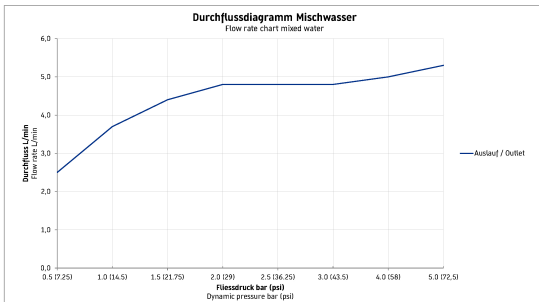

**Wave Single lever basin mixer for concealed installation #**  
**WA10700040.. / WA10700040.. / WA10700040.. / WA10700040..**  
**/ WA10700040..**

Single lever basin mixer for concealed installation	Dimension	Weight	Order number
normal spray, ceramic cartridge, aerator with Easy-clean sprayplate, flow rate 5,0 l/min (3 bar), connection type: basic set for concealed installation, includes: visible parts, recommended operating pressure 1 - 5 bar, projection 202 mm			
<b>Colors</b>			
04 Brushed Bronze 10 Chrome 34 Polished Gold 46 Black Matt 70 Brushed Stainless Steel			
<b>Variant</b>			
Brushed Bronze			WA10700040..
chrome			WA10700040..
Polished Gold			WA10700040..
black matt			WA10700040..
brushed stainless steel			WA10700040..