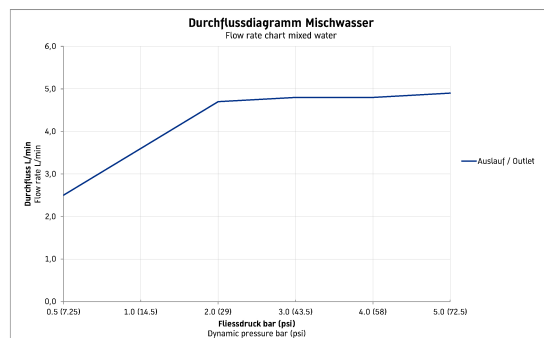

White Tulip Single lever basin mixer M # WT1020002010

| < 217 mm > |

Single lever basin mixer M	Dimension	Weight	Order number
ceramic cartridge, Projection 125 mm, flexible connection hoses 3/8", aerator adjustable, normal spray, maximum temperature can be adjusted on installation, recommended operating pressure 1 - 5 bar, without pop-up waste set, chrome, 217 mm			
Colors			
10 Chrome			
Variant			
flow rate 5,0 l/min (3 bar), connection size DN15			WT1020002010
Suitable accessories			
Push-open waste for washbasins with overflow		0.400 kilogram	005052
Slotted waste for washbasins without overflow	75 mm	0.400 kilogram	005038
Slotted waste for washbasins without overflow	50 mm	0.300 kilogram	005024
Recommended basins			
Above counter basin ground, with tap platform, back plane glazed, fixings included, 600 x 470 mm	600 x 470 mm		235260
Above counter basin ground, with tap platform, back plane glazed, fixings included, 500 x 470 mm	500 x 470 mm		235250
Vanity basin countertop basin, with overflow, with tap platform, Ceramic covered push-open waste included, 600 x 450 mm	600 x 450 mm		038560
Washbowl ground, with overflow, with tap platform, back plane unglazed, fixings included, Ceramic covered push-open waste included, 500 x 400 mm	500 x 400 mm		236050