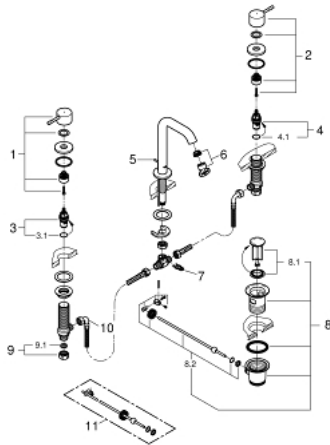

20 296 001 **ESSENCE THREE-HOLE BASIN MIXER 1/2"**
M-SIZE

PRODUCT DESCRIPTION

- Colour: Chrome
- metal lever
- ceramic headparts 1/2", 90°
- GROHE Long-Life finish
- GROHE Water Saving mousseur 5.7 l/min
- GROHE AquaGuide adjustable mousseur
- pop-up waste set 1 1/4"
- pressure-proof, flexible connection hoses between spout and side valves
- union nut 1/2" x 10.5 mm

20 296 001 **ESSENCE THREE-HOLE BASIN MIXER 1/2"**
M-SIZE

SPARE PARTS, January 2014 – now

- 1: Handle (Spare part-nr. 48272000)
 - 2: Handle (Spare part-nr. 48273000)
 - 3: Ceramic headpart, 1/2" (Spare part-nr. 45882000)
 - 3.1: O-Ring Ø18,2 x Ø1,7 (Spare part-nr. 0392400M)
 - 4: Ceramic headpart, 1/2" (Spare part-nr. 45883000)
 - 4.1: O-Ring Ø18,2 x Ø1,7 (Spare part-nr. 0392400M)
 - 5: Pop-up rod (Spare part-nr. 65196000)
 - 6: Spray plate (Spare part-nr. 48270000)
 - 7: Fixing clamp (Spare part-nr. 6554100M)
 - 8: Pop-up waste set 1 1/4" (Spare part-nr. 28910000)
 - 8.1: Chrome bath plug (Spare part-nr. 07182000)
 - 8.2: Eccentric rod (Spare part-nr. 07052000)
 - 9: Coupling nut 1/2" x 10.5 mm (Spare part-nr. 1290100M)
 - 9.1: Fibre seal dia. Ø 18,5 x Ø 12 x 2 (Spare part-nr. 0138900M)
 - 10: Flexible connection hose (Spare part-nr. 45704000)
 - 11: Eccentric rod (Spare part-nr. 07341000)*
- * Optional accessories