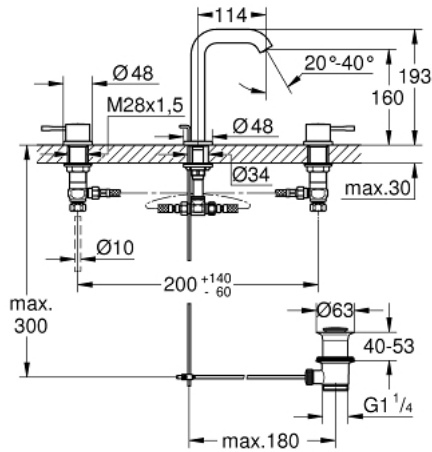

20 296 001 **ESSENCE THREE-HOLE BASIN MIXER 1/2"**
M-SIZE

PRODUCT DESCRIPTION

- Colour: Chrome
- metal lever
- ceramic headparts 1/2", 90°
- GROHE Long-Life finish
- GROHE Water Saving mousseur 5.7 l/min
- GROHE AquaGuide adjustable mousseur
- pop-up waste set 1 1/4"
- pressure-proof, flexible connection hoses between spout and side valves
- union nut 1/2" x 10.5 mm

20 296 001 **ESSENCE THREE-HOLE BASIN MIXER 1/2"**
M-SIZE

SPARE PARTS, January 2014 – now

- 1: Handle (Spare part-nr. 48272000)
 - 2: Handle (Spare part-nr. 48273000)
 - 3: Ceramic headpart, 1/2" (Spare part-nr. 45882000)
 - 3.1: O-Ring Ø18,2 x Ø1,7 (Spare part-nr. 0392400M)
 - 4: Ceramic headpart, 1/2" (Spare part-nr. 45883000)
 - 4.1: O-Ring Ø18,2 x Ø1,7 (Spare part-nr. 0392400M)
 - 5: Pop-up rod (Spare part-nr. 65196000)
 - 6: Spray plate (Spare part-nr. 48270000)
 - 7: Fixing clamp (Spare part-nr. 6554100M)
 - 8: Pop-up waste set 1 1/4" (Spare part-nr. 28910000)
 - 8.1: Chrome bath plug (Spare part-nr. 07182000)
 - 8.2: Eccentric rod (Spare part-nr. 07052000)
 - 9: Coupling nut 1/2" x 10.5 mm (Spare part-nr. 1290100M)
 - 9.1: Fibre seal dia. Ø 18,5 x Ø 12 x 2 (Spare part-nr. 0138900M)
 - 10: Flexible connection hose (Spare part-nr. 45704000)
 - 11: Eccentric rod (Spare part-nr. 07341000)*
- * Optional accessories