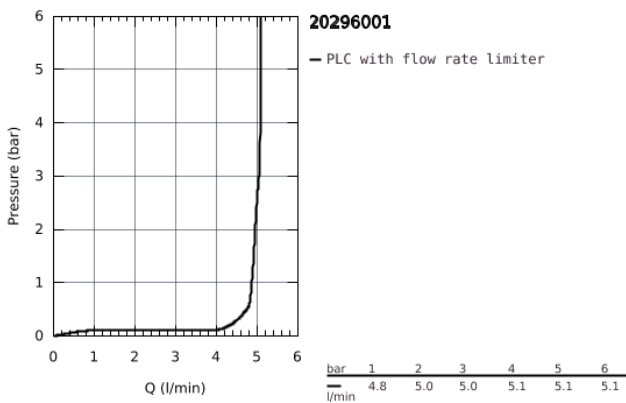

20 296 001 **ESSENCE THREE-HOLE BASIN MIXER 1/2"**
M-SIZE

PRODUCT DESCRIPTION

- Colour: Chrome
- metal lever
- ceramic headparts 1/2", 90°
- GROHE Long-Life finish
- GROHE Water Saving mousseur 5.7 l/min
- GROHE AquaGuide adjustable mousseur
- pop-up waste set 1 1/4"
- pressure-proof, flexible connection hoses between spout and side valves
- union nut 1/2" x 10.5 mm

20 296 001 **ESSENCE THREE-HOLE BASIN MIXER 1/2"**
M-SIZE

SPARE PARTS, January 2014 – now

- 1: Handle (Spare part-nr. 48272000)
 - 2: Handle (Spare part-nr. 48273000)
 - 3: Ceramic headpart, 1/2" (Spare part-nr. 45882000)
 - 3.1: O-Ring Ø18,2 x Ø1,7 (Spare part-nr. 0392400M)
 - 4: Ceramic headpart, 1/2" (Spare part-nr. 45883000)
 - 4.1: O-Ring Ø18,2 x Ø1,7 (Spare part-nr. 0392400M)
 - 5: Pop-up rod (Spare part-nr. 65196000)
 - 6: Spray plate (Spare part-nr. 48270000)
 - 7: Fixing clamp (Spare part-nr. 6554100M)
 - 8: Pop-up waste set 1 1/4" (Spare part-nr. 28910000)
 - 8.1: Chrome bath plug (Spare part-nr. 07182000)
 - 8.2: Eccentric rod (Spare part-nr. 07052000)
 - 9: Coupling nut 1/2" x 10.5 mm (Spare part-nr. 1290100M)
 - 9.1: Fibre seal dia. Ø 18,5 x Ø 12 x 2 (Spare part-nr. 0138900M)
 - 10: Flexible connection hose (Spare part-nr. 45704000)
 - 11: Eccentric rod (Spare part-nr. 07341000)*
- * Optional accessories