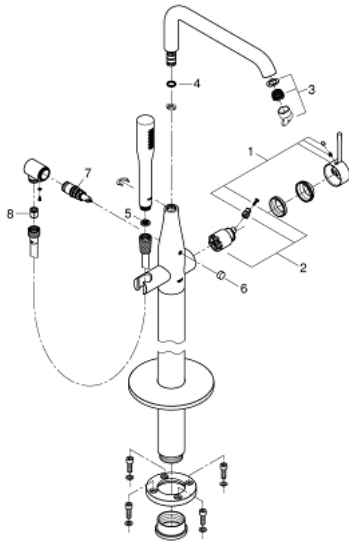

23 491 001 ESSENCE SINGLE-LEVER BATH MIXER 1/2", FLOOR MOUNTED

PRODUCT DESCRIPTION

- Colour: Chrome
- set for final installation for 45 984 001
- without roughing-in-set
- GROHE SilkMove 35 mm ceramic cartridge
- with temperature limiter
- GROHE Long-Life finish
- automatic diverter: bath/shower
- swivel spout with mousseur and stop limiter
- projection 277 mm
- integrated non-return valve in the shower outlet 1/2"
- with shower holder
- for chrome: hand shower 27400000
- Silverflex shower hose 1250 mm (28 362)
- protected against backflow

23 491 001 **ESSENCE SINGLE-LEVER BATH MIXER 1/2", FLOOR MOUNTED**

SPARE PARTS, August 2016 – now

- 1: Lever (Spare part-nr. 46916000)
- 2: Cartridge (Spare part-nr. 46374000)
- 3: Flow restrictor (Spare part-nr. 13926000)
- 4: O-Ring Ø13,5 x Ø2,75 (Spare part-nr. 0128500M)
- 5: Strainer (Spare part-nr. 0700200M)
- 6: Diverter knob (Spare part-nr. 64989000)
- 7: Diverter (Spare part-nr. 65655000)
- 8: Non-return valve (Spare part-nr. 08565000)