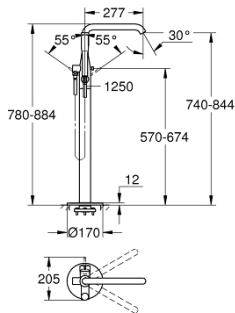

23 491 001 ESSENCE SINGLE-LEVER BATH MIXER 1/2", FLOOR MOUNTED

PRODUCT DESCRIPTION

- Colour: Chrome
- set for final installation for 45 984 001
- without roughing-in-set
- GROHE SilkMove 35 mm ceramic cartridge
- with temperature limiter
- GROHE Long-Life finish
- automatic diverter: bath/shower
- swivel spout with mousseur and stop limiter
- projection 277 mm
- integrated non-return valve in the shower outlet 1/2"
- with shower holder
- for chrome: hand shower 27400000
- Silverflex shower hose 1250 mm (28 362)
- protected against backflow

23 491 001 **ESSENCE SINGLE-LEVER BATH MIXER 1/2", FLOOR MOUNTED**

SPARE PARTS, August 2016 – now

- 1: Lever (Spare part-nr. 46916000)
- 2: Cartridge (Spare part-nr. 46374000)
- 3: Flow restrictor (Spare part-nr. 13926000)
- 4: O-Ring Ø13,5 x Ø2,75 (Spare part-nr. 0128500M)
- 5: Strainer (Spare part-nr. 0700200M)
- 6: Diverter knob (Spare part-nr. 64989000)
- 7: Diverter (Spare part-nr. 65655000)
- 8: Non-return valve (Spare part-nr. 08565000)