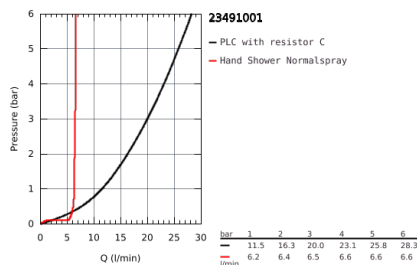

23 491 001 ESSENCE SINGLE-LEVER BATH MIXER 1/2", FLOOR MOUNTED

PRODUCT DESCRIPTION

- Colour: Chrome
- set for final installation for 45 984 001
- without roughing-in-set
- GROHE SilkMove 35 mm ceramic cartridge
- with temperature limiter
- GROHE Long-Life finish
- automatic diverter: bath/shower
- swivel spout with mousseur and stop limiter
- projection 277 mm
- integrated non-return valve in the shower outlet 1/2"
- with shower holder
- for chrome: hand shower 27400000
- Silverflex shower hose 1250 mm (28 362)
- protected against backflow

23 491 001 **ESSENCE SINGLE-LEVER BATH MIXER 1/2", FLOOR MOUNTED**

SPARE PARTS, August 2016 – now

- 1: Lever (Spare part-nr. 46916000)
- 2: Cartridge (Spare part-nr. 46374000)
- 3: Flow restrictor (Spare part-nr. 13926000)
- 4: O-Ring Ø13,5 x Ø2,75 (Spare part-nr. 0128500M)
- 5: Strainer (Spare part-nr. 0700200M)
- 6: Diverter knob (Spare part-nr. 64989000)
- 7: Diverter (Spare part-nr. 65655000)
- 8: Non-return valve (Spare part-nr. 08565000)