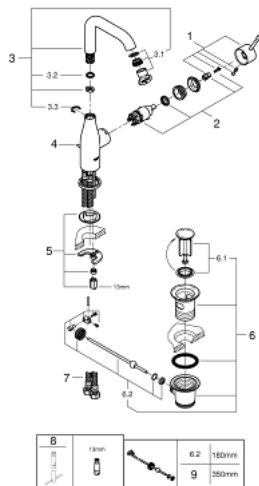

32 628 AL1 ESSENCE SINGLE-LEVER BASIN MIXER 1/2" L-SIZE

PRODUCT DESCRIPTION

- Colour: brushed hard graphite
- monobloc installation
- metal lever
- 28 mm ceramic cartridge with GROHE SilkMove
- with temperature limiter
- GROHE Long-Life finish
- GROHE Water Saving mousseur 5.7 l/min
- GROHE AquaGuide adjustable mousseur
- GROHE FastFixation Plus installation system
- swivel spout with mousseur and stop limiter
- pop-up waste set 1 1/4"
- flexible connection hoses

32 628 AL1 ESSENCE SINGLE-LEVER BASIN MIXER 1/2"
L-SIZE

SPARE PARTS, July 2016 – now

- 1: Lever (Spare part-nr. 46919AL0)
- 2: Cartridge (Spare part-nr. 46580000)
- 3: Swivel tube spout (Spare part-nr. 13374AL0)
- 4: Pop-up rod (Spare part-nr. 46739AL0)
- 5: Shank mounting kit (Spare part-nr. 46645000)
- 6: Pop-up waste set 1 1/4" (Spare part-nr. 28910AL0)
- 6.1: Chrome bath plug (Spare part-nr. 07182AL0)
- 6.2: Eccentric rod (Spare part-nr. 07052000)
- 7: Connection hose (Spare part-nr. 46255000)
- 8: Mounting wrench (Spare part-nr. 19017000)*
- 9: Eccentric rod (Spare part-nr. 07341000)*