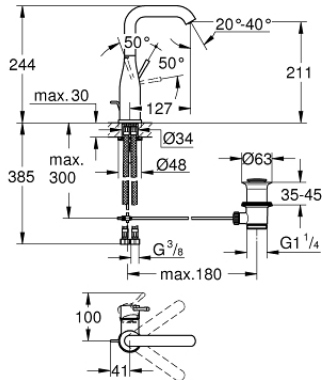

32 628 AL1 ESSENCE SINGLE-LEVER BASIN MIXER 1/2" L-SIZE

PRODUCT DESCRIPTION

- Colour: brushed hard graphite
- monobloc installation
- metal lever
- 28 mm ceramic cartridge with GROHE SilkMove
- with temperature limiter
- GROHE Long-Life finish
- GROHE Water Saving mousseur 5.7 l/min
- GROHE AquaGuide adjustable mousseur
- GROHE FastFixation Plus installation system
- swivel spout with mousseur and stop limiter
- pop-up waste set 1 1/4"
- flexible connection hoses

32 628 AL1 ESSENCE SINGLE-LEVER BASIN MIXER 1/2"
L-SIZE

SPARE PARTS, July 2016 – now

- 1: Lever (Spare part-nr. 46919AL0)
- 2: Cartridge (Spare part-nr. 46580000)
- 3: Swivel tube spout (Spare part-nr. 13374AL0)
- 4: Pop-up rod (Spare part-nr. 46739AL0)
- 5: Shank mounting kit (Spare part-nr. 46645000)
- 6: Pop-up waste set 1 1/4" (Spare part-nr. 28910AL0)
- 6.1: Chrome bath plug (Spare part-nr. 07182AL0)
- 6.2: Eccentric rod (Spare part-nr. 07052000)
- 7: Connection hose (Spare part-nr. 46255000)
- 8: Mounting wrench (Spare part-nr. 19017000)*
- 9: Eccentric rod (Spare part-nr. 07341000)*