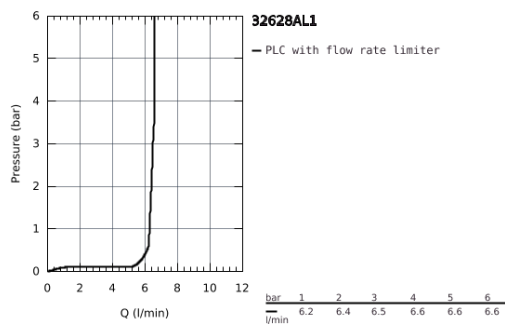

32 628 AL1 ESSENCE SINGLE-LEVER BASIN MIXER 1/2" L-SIZE

PRODUCT DESCRIPTION

- Colour: brushed hard graphite
- monobloc installation
- metal lever
- 28 mm ceramic cartridge with GROHE SilkMove
- with temperature limiter
- GROHE Long-Life finish
- GROHE Water Saving mousseur 5.7 l/min
- GROHE AquaGuide adjustable mousseur
- GROHE FastFixation Plus installation system
- swivel spout with mousseur and stop limiter
- pop-up waste set 1 1/4"
- flexible connection hoses

32 628 AL1 ESSENCE SINGLE-LEVER BASIN MIXER 1/2"
L-SIZE

SPARE PARTS, July 2016 – now

- 1: Lever (Spare part-nr. 46919AL0)
- 2: Cartridge (Spare part-nr. 46580000)
- 3: Swivel tube spout (Spare part-nr. 13374AL0)
- 4: Pop-up rod (Spare part-nr. 46739AL0)
- 5: Shank mounting kit (Spare part-nr. 46645000)
- 6: Pop-up waste set 1 1/4" (Spare part-nr. 28910AL0)
- 6.1: Chrome bath plug (Spare part-nr. 07182AL0)
- 6.2: Eccentric rod (Spare part-nr. 07052000)
- 7: Connection hose (Spare part-nr. 46255000)
- 8: Mounting wrench (Spare part-nr. 19017000)*
- 9: Eccentric rod (Spare part-nr. 07341000)*