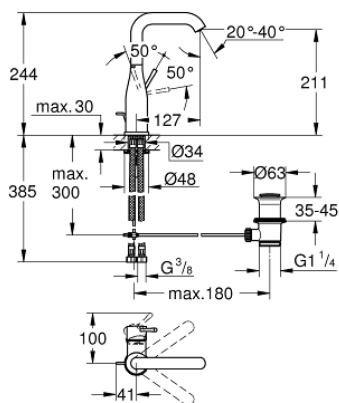

32 628 DA1 **ESSENCE SINGLE-LEVER BASIN MIXER 1/2"**  
**L-SIZE**

**PRODUCT DESCRIPTION**

- Colour: warm sunset
- monobloc installation
- metal lever
- 28 mm ceramic cartridge with GROHE SilkMove
- with temperature limiter
- GROHE Long-Life finish
- GROHE Water Saving mousseur 5.7 l/min
- GROHE AquaGuide adjustable mousseur
- GROHE FastFixation Plus installation system
- swivel spout with mousseur and stop limiter
- pop-up waste set 1 1/4"
- flexible connection hoses

32 628 DA1 ESSENCE SINGLE-LEVER BASIN MIXER 1/2"  
L-SIZE