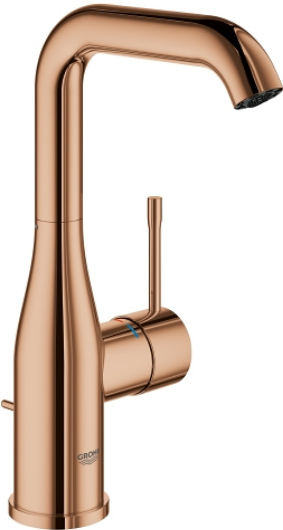

32 628 DA1 **ESSENCE SINGLE-LEVER BASIN MIXER 1/2"**  
**L-SIZE**

**PRODUCT DESCRIPTION**

- Colour: warm sunset
- monobloc installation
- metal lever
- 28 mm ceramic cartridge with GROHE SilkMove
- with temperature limiter
- GROHE Long-Life finish
- GROHE Water Saving mousseur 5.7 l/min
- GROHE AquaGuide adjustable mousseur
- GROHE FastFixation Plus installation system
- swivel spout with mousseur and stop limiter
- pop-up waste set 1 1/4"
- flexible connection hoses

32 628 DA1 ESSENCE SINGLE-LEVER BASIN MIXER 1/2"  
L-SIZE