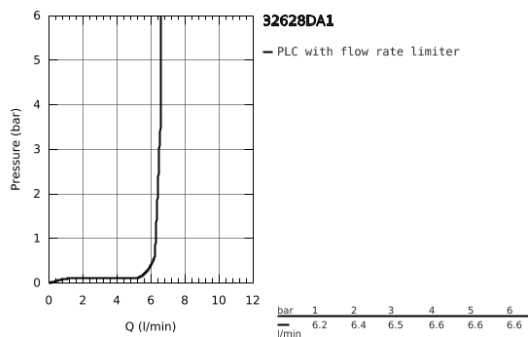

32 628 DA1 **ESSENCE SINGLE-LEVER BASIN MIXER 1/2"**  
**L-SIZE**

**PRODUCT DESCRIPTION**

- Colour: warm sunset
- monobloc installation
- metal lever
- 28 mm ceramic cartridge with GROHE SilkMove
- with temperature limiter
- GROHE Long-Life finish
- GROHE Water Saving mousseur 5.7 l/min
- GROHE AquaGuide adjustable mousseur
- GROHE FastFixation Plus installation system
- swivel spout with mousseur and stop limiter
- pop-up waste set 1 1/4"
- flexible connection hoses

32 628 DA1 ESSENCE SINGLE-LEVER BASIN MIXER 1/2"  
L-SIZE