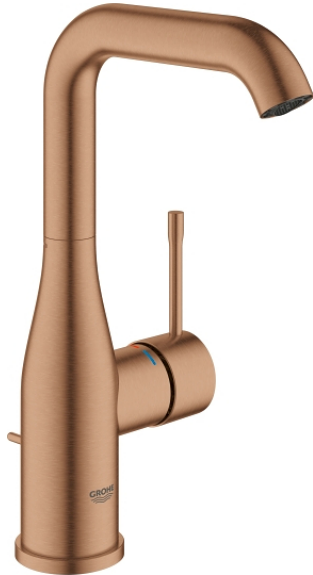

32 628 DL1 **ESSENCE SINGLE-LEVER BASIN MIXER 1/2"**
L-SIZE

PRODUCT DESCRIPTION

- Colour: brushed warm sunset
- monobloc installation
- metal lever
- 28 mm ceramic cartridge with GROHE SilkMove
- with temperature limiter
- GROHE Long-Life finish
- GROHE Water Saving mousseur 5.7 l/min
- GROHE AquaGuide adjustable mousseur
- GROHE FastFixation Plus installation system
- swivel spout with mousseur and stop limiter
- pop-up waste set 1 1/4"
- flexible connection hoses