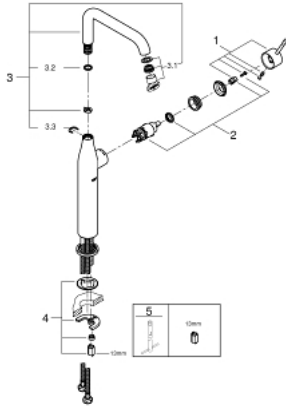

32 901 001 **ESSENCE BASIN MIXER 1/2"**
XL-SIZE

PRODUCT DESCRIPTION

- Colour: Chrome
- monobloc installation
- metal lever
- for free-standing basins
- 28 mm ceramic cartridge with GROHE SilkMove
- with temperature limiter
- GROHE Long-Life finish
- GROHE Water Saving 6.6 l/min flow limiter
- GROHE AquaGuide adjustable mousseur
- GROHE FastFixation Plus rapid installation system
- swivel spout with mousseur and stop limiter
- smooth body

- flexible connection hoses

32 901 001 ESSENCE BASIN MIXER 1/2"
XL-SIZE

32 901 001 **ESSENCE BASIN MIXER 1/2"**
XL-SIZE

SPARE PARTS, January 2014 – now

- 1: Lever (Spare part-nr. 46919000)
 - 2: Cartridge (Spare part-nr. 46580000)
 - 3: Swivel tube spout (Spare part-nr. 13375000)
 - 3.1: Spray plate (Spare part-nr. 48270000)
 - 3.2: O-Ring Ø13,5 x Ø2,75 (Spare part-nr. 0128500M)
 - 3.3: Safety ring (Spare part-nr. 4826600M)
 - 4: Shank mounting kit (Spare part-nr. 46645000)
 - 5: Mounting wrench (Spare part-nr. 19017000)*
- * Optional accessories