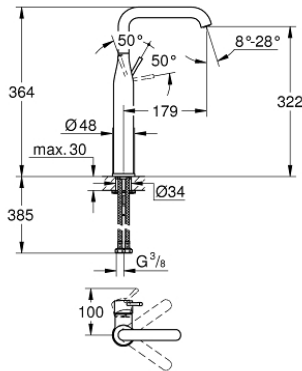

32 901 001 **ESSENCE BASIN MIXER 1/2"**
XL-SIZE

PRODUCT DESCRIPTION

- Colour: Chrome
- monobloc installation
- metal lever
- for free-standing basins
- 28 mm ceramic cartridge with GROHE SilkMove
- with temperature limiter
- GROHE Long-Life finish
- GROHE Water Saving 6.6 l/min flow limiter
- GROHE AquaGuide adjustable mousseur
- GROHE FastFixation Plus rapid installation system
- swivel spout with mousseur and stop limiter
- smooth body

- flexible connection hoses

32 901 001 ESSENCE BASIN MIXER 1/2"
XL-SIZE

32 901 001 **ESSENCE BASIN MIXER 1/2"**
XL-SIZE

SPARE PARTS, January 2014 – now

- 1: Lever (Spare part-nr. 46919000)
 - 2: Cartridge (Spare part-nr. 46580000)
 - 3: Swivel tube spout (Spare part-nr. 13375000)
 - 3.1: Spray plate (Spare part-nr. 48270000)
 - 3.2: O-Ring Ø13,5 x Ø2,75 (Spare part-nr. 0128500M)
 - 3.3: Safety ring (Spare part-nr. 4826600M)
 - 4: Shank mounting kit (Spare part-nr. 46645000)
 - 5: Mounting wrench (Spare part-nr. 19017000)*
- * Optional accessories