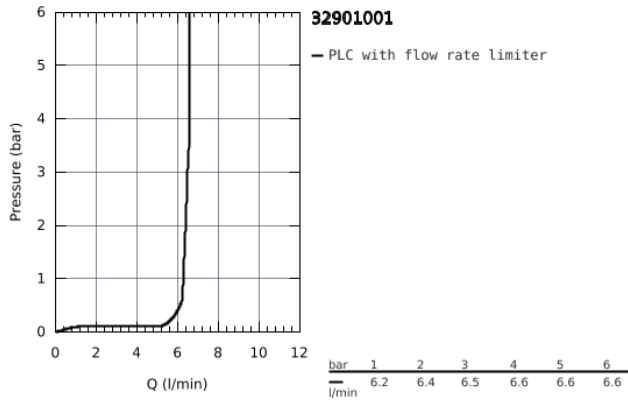

32 901 001 **ESSENCE BASIN MIXER 1/2"**
XL-SIZE

PRODUCT DESCRIPTION

- Colour: Chrome
- monobloc installation
- metal lever
- for free-standing basins
- 28 mm ceramic cartridge with GROHE SilkMove
- with temperature limiter
- GROHE Long-Life finish
- GROHE Water Saving 6.6 l/min flow limiter
- GROHE AquaGuide adjustable mousseur
- GROHE FastFixation Plus rapid installation system
- swivel spout with mousseur and stop limiter
- smooth body

- flexible connection hoses

32 901 001 ESSENCE BASIN MIXER 1/2"
XL-SIZE

32 901 001 **ESSENCE BASIN MIXER 1/2"**
XL-SIZE

SPARE PARTS, January 2014 – now

- 1: Lever (Spare part-nr. 46919000)
 - 2: Cartridge (Spare part-nr. 46580000)
 - 3: Swivel tube spout (Spare part-nr. 13375000)
 - 3.1: Spray plate (Spare part-nr. 48270000)
 - 3.2: O-Ring Ø13,5 x Ø2,75 (Spare part-nr. 0128500M)
 - 3.3: Safety ring (Spare part-nr. 4826600M)
 - 4: Shank mounting kit (Spare part-nr. 46645000)
 - 5: Mounting wrench (Spare part-nr. 19017000)*
- * Optional accessories