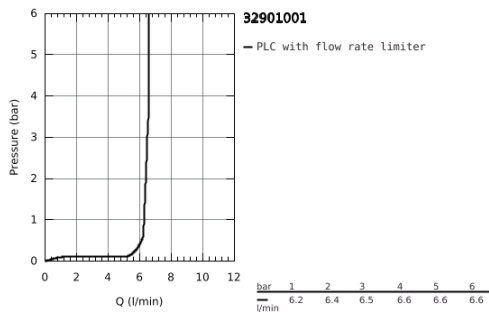

32 901 001 **ESSENCE BASIN MIXER 1/2"**
XL-SIZE

PRODUCT DESCRIPTION

- Colour: Chrome
- monobloc installation
- metal lever
- for free-standing basins
- 28 mm ceramic cartridge with GROHE SilkMove
- with temperature limiter
- GROHE Long-Life finish
- GROHE Water Saving 6.6 l/min flow limiter
- GROHE AquaGuide adjustable mousseur
- GROHE FastFixation Plus rapid installation system
- swivel spout with mousseur and stop limiter
- smooth body

- flexible connection hoses

32 901 001 ESSENCE BASIN MIXER 1/2"
XL-SIZE

32 901 001 **ESSENCE BASIN MIXER 1/2"**
XL-SIZE

SPARE PARTS, January 2014 – now

- 1: Lever (Spare part-nr. 46919000)
 - 2: Cartridge (Spare part-nr. 46580000)
 - 3: Swivel tube spout (Spare part-nr. 13375000)
 - 3.1: Spray plate (Spare part-nr. 48270000)
 - 3.2: O-Ring Ø13,5 x Ø2,75 (Spare part-nr. 0128500M)
 - 3.3: Safety ring (Spare part-nr. 4826600M)
 - 4: Shank mounting kit (Spare part-nr. 46645000)
 - 5: Mounting wrench (Spare part-nr. 19017000)*
- * Optional accessories