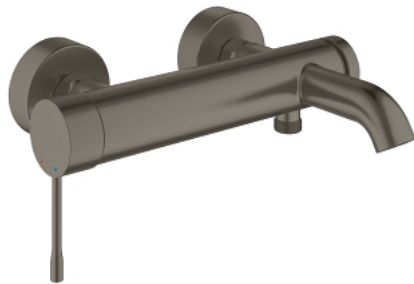

33 624 AL1 ESSENCE SINGLE-LEVER BATH/SHOWER MIXER 1/2"

PRODUCT DESCRIPTION

- Colour: brushed hard graphite
- wall mounted
- metal lever
- GROHE SilkMove 35 mm ceramic cartridge
- with temperature limiter
- GROHE Long-Life finish
- automatic diverter: bath/shower
- mousseur
- shower outlet 1/2"
- integrated non-return valve
- S-unions
- protected against backflow

33 624 AL1 ESSENCE SINGLE-LEVER BATH/SHOWER MIXER 1/2"

33 624 AL1 ESSENCE SINGLE-LEVER BATH/SHOWER MIXER 1/2"

SPARE PARTS, August 2013 – now

- 1: Lever (Spare part-nr. 46916AL0)
- 2: Screw coupling (Spare part-nr. 46460000)
- 3: Cartridge (Spare part-nr. 46374000)
- 4: S-union (Spare part-nr. 12662AL0)
- 5: Screw joint (Spare part-nr. 45044AL0)
- 6: Diverter (Spare part-nr. 46920AL0)
- 7: Non-return valve (Spare part-nr. 08565000)
- 8: Flow restrictor (Spare part-nr. 13926000)
- 9: Extension 3/4", 20 mm (Spare part-nr. 0713000M)*
- 10: Special Spanner (Spare part-nr. 19377000)*

* Optional accessories

26 574 AL0 RAINSHOWER SMARTACTIVE 130 HAND SHOWER 3 SPRAYS

PRODUCT DESCRIPTION

- Colour: brushed hard graphite
- spray plate brushed hard graphite
- GROHE Rain including DripStop, Jet including DripStop, ActiveMassage
- GROHE Water Saving 9.5 l/min flow limiter
- GROHE DreamSpray perfect spray pattern
- GROHE SmartTip showering spray selection via push of a ring
- GROHE Long-Life finish
- SpeedClean anti-limescale system
- Inner WaterGuide for a longer life
- Universal Mounting System. Fits all standard shower hoses
- suitable for instantaneous heater