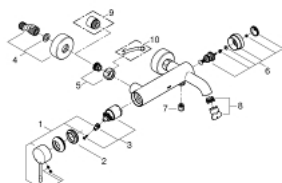

33 624 AL1 ESSENCE SINGLE-LEVER BATH/SHOWER MIXER 1/2"

PRODUCT DESCRIPTION

- Colour: brushed hard graphite
- wall mounted
- metal lever
- GROHE SilkMove 35 mm ceramic cartridge
- with temperature limiter
- GROHE Long-Life finish
- automatic diverter: bath/shower
- mousseur
- shower outlet 1/2"
- integrated non-return valve
- S-unions
- protected against backflow

33 624 AL1 ESSENCE SINGLE-LEVER BATH/SHOWER MIXER 1/2"

33 624 AL1 ESSENCE SINGLE-LEVER BATH/SHOWER MIXER 1/2"

SPARE PARTS, August 2013 – now

- 1: Lever (Spare part-nr. 46916AL0)
- 2: Screw coupling (Spare part-nr. 46460000)
- 3: Cartridge (Spare part-nr. 46374000)
- 4: S-union (Spare part-nr. 12662AL0)
- 5: Screw joint (Spare part-nr. 45044AL0)
- 6: Diverter (Spare part-nr. 46920AL0)
- 7: Non-return valve (Spare part-nr. 08565000)
- 8: Flow restrictor (Spare part-nr. 13926000)
- 9: Extension 3/4", 20 mm (Spare part-nr. 0713000M)*
- 10: Special Spanner (Spare part-nr. 19377000)*

* Optional accessories

26 574 AL0 RAINSHOWER SMARTACTIVE 130 HAND SHOWER 3 SPRAYS

PRODUCT DESCRIPTION

- Colour: brushed hard graphite
- spray plate brushed hard graphite
- GROHE Rain including DripStop, Jet including DripStop, ActiveMassage
- GROHE Water Saving 9.5 l/min flow limiter
- GROHE DreamSpray perfect spray pattern
- GROHE SmartTip showering spray selection via push of a ring
- GROHE Long-Life finish
- SpeedClean anti-limescale system
- Inner WaterGuide for a longer life
- Universal Mounting System. Fits all standard shower hoses
- suitable for instantaneous heater