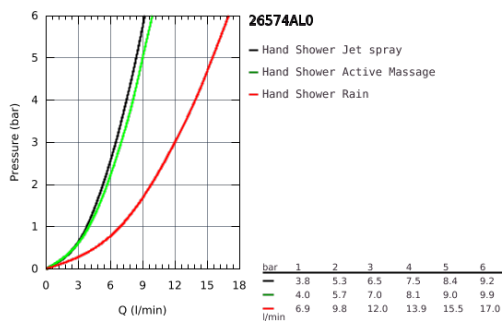

33 624 AL1 ESSENCE SINGLE-LEVER BATH/SHOWER MIXER 1/2"

PRODUCT DESCRIPTION

- Colour: brushed hard graphite
- wall mounted
- metal lever
- GROHE SilkMove 35 mm ceramic cartridge
- with temperature limiter
- GROHE Long-Life finish
- automatic diverter: bath/shower
- mousseur
- shower outlet 1/2"
- integrated non-return valve
- S-unions
- protected against backflow

33 624 AL1 ESSENCE SINGLE-LEVER BATH/SHOWER MIXER 1/2"

33 624 AL1 ESSENCE SINGLE-LEVER BATH/SHOWER MIXER 1/2"

SPARE PARTS, August 2013 – now

- 1: Lever (Spare part-nr. 46916AL0)
- 2: Screw coupling (Spare part-nr. 46460000)
- 3: Cartridge (Spare part-nr. 46374000)
- 4: S-union (Spare part-nr. 12662AL0)
- 5: Screw joint (Spare part-nr. 45044AL0)
- 6: Diverter (Spare part-nr. 46920AL0)
- 7: Non-return valve (Spare part-nr. 08565000)
- 8: Flow restrictor (Spare part-nr. 13926000)
- 9: Extension 3/4", 20 mm (Spare part-nr. 0713000M)*
- 10: Special Spanner (Spare part-nr. 19377000)*

* Optional accessories

26 574 AL0 RAINSHOWER SMARTACTIVE 130 HAND SHOWER 3 SPRAYS

PRODUCT DESCRIPTION

- Colour: brushed hard graphite
- spray plate brushed hard graphite
- GROHE Rain including DripStop, Jet including DripStop, ActiveMassage
- GROHE Water Saving 9.5 l/min flow limiter
- GROHE DreamSpray perfect spray pattern
- GROHE SmartTip showering spray selection via push of a ring
- GROHE Long-Life finish
- SpeedClean anti-limescale system
- Inner WaterGuide for a longer life
- Universal Mounting System. Fits all standard shower hoses
- suitable for instantaneous heater