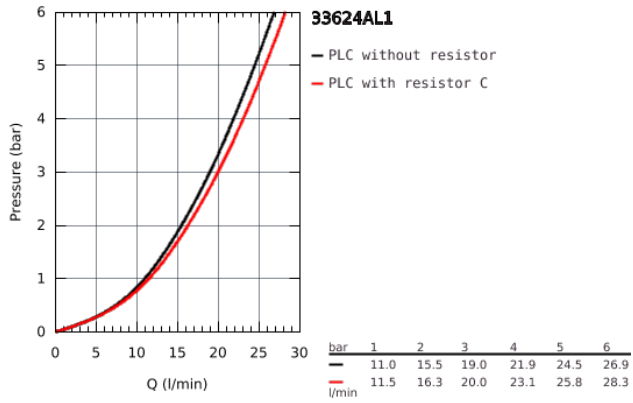

33 624 AL1 ESSENCE SINGLE-LEVER BATH/SHOWER MIXER 1/2"

PRODUCT DESCRIPTION

- Colour: brushed hard graphite
- wall mounted
- metal lever
- GROHE SilkMove 35 mm ceramic cartridge
- with temperature limiter
- GROHE Long-Life finish
- automatic diverter: bath/shower
- mousseur
- shower outlet 1/2"
- integrated non-return valve
- S-unions
- protected against backflow

33 624 AL1 ESSENCE SINGLE-LEVER BATH/SHOWER MIXER 1/2"

33 624 AL1 ESSENCE SINGLE-LEVER BATH/SHOWER MIXER 1/2"

SPARE PARTS, August 2013 – now

- 1: Lever (Spare part-nr. 46916AL0)
- 2: Screw coupling (Spare part-nr. 46460000)
- 3: Cartridge (Spare part-nr. 46374000)
- 4: S-union (Spare part-nr. 12662AL0)
- 5: Screw joint (Spare part-nr. 45044AL0)
- 6: Diverter (Spare part-nr. 46920AL0)
- 7: Non-return valve (Spare part-nr. 08565000)
- 8: Flow restrictor (Spare part-nr. 13926000)
- 9: Extension 3/4", 20 mm (Spare part-nr. 0713000M)*
- 10: Special Spanner (Spare part-nr. 19377000)*

* Optional accessories

26 574 AL0 RAINSHOWER SMARTACTIVE 130 HAND SHOWER 3 SPRAYS

PRODUCT DESCRIPTION

- Colour: brushed hard graphite
- spray plate brushed hard graphite
- GROHE Rain including DripStop, Jet including DripStop, ActiveMassage
- GROHE Water Saving 9.5 l/min flow limiter
- GROHE DreamSpray perfect spray pattern
- GROHE SmartTip showering spray selection via push of a ring
- GROHE Long-Life finish
- SpeedClean anti-limescale system
- Inner WaterGuide for a longer life
- Universal Mounting System. Fits all standard shower hoses
- suitable for instantaneous heater