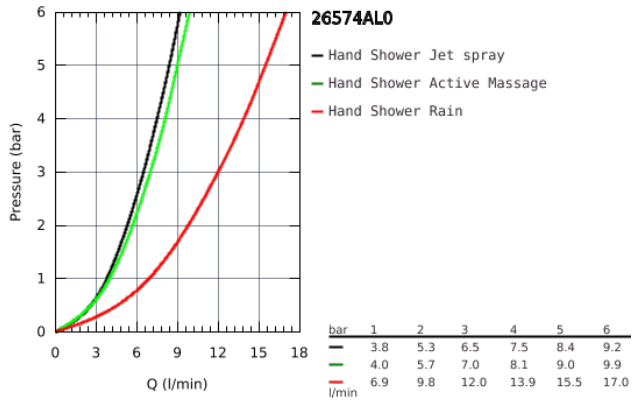

26 574 AL0 RAINSHOWER SMARTACTIVE 130 HAND SHOWER 3 SPRAYS