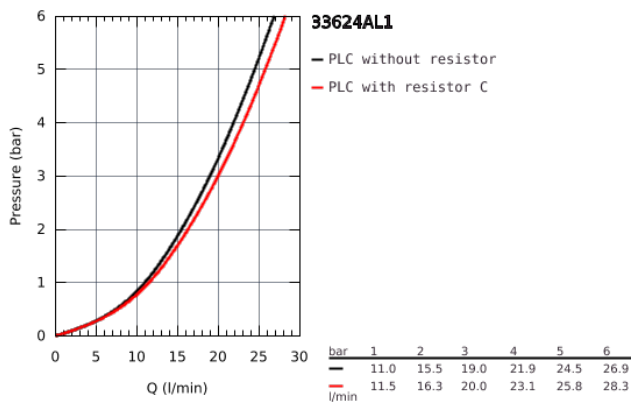

33 624 AL1 ESSENCE SINGLE-LEVER BATH/SHOWER MIXER 1/2"

PRODUCT DESCRIPTION

- Colour: brushed hard graphite
- wall mounted
- metal lever
- GROHE SilkMove 35 mm ceramic cartridge
- with temperature limiter
- GROHE Long-Life finish
- automatic diverter: bath/shower
- mousseur
- shower outlet 1/2"
- integrated non-return valve
- S-unions
- protected against backflow

33 624 AL1 ESSENCE SINGLE-LEVER BATH/SHOWER MIXER 1/2"

33 624 AL1 ESSENCE SINGLE-LEVER BATH/SHOWER MIXER 1/2"

SPARE PARTS, August 2013 – now

- 1: Lever (Spare part-nr. 46916AL0)
- 2: Screw coupling (Spare part-nr. 46460000)
- 3: Cartridge (Spare part-nr. 46374000)
- 4: S-union (Spare part-nr. 12662AL0)
- 5: Screw joint (Spare part-nr. 45044AL0)
- 6: Diverter (Spare part-nr. 46920AL0)
- 7: Non-return valve (Spare part-nr. 08565000)
- 8: Flow restrictor (Spare part-nr. 13926000)
- 9: Extension 3/4", 20 mm (Spare part-nr. 0713000M)*
- 10: Special Spanner (Spare part-nr. 19377000)*

* Optional accessories

26 574 AL0 RAINSHOWER SMARTACTIVE 130 HAND SHOWER 3 SPRAYS

PRODUCT DESCRIPTION

- Colour: brushed hard graphite
- spray plate brushed hard graphite
- GROHE Rain including DripStop, Jet including DripStop, ActiveMassage
- GROHE Water Saving 9.5 l/min flow limiter
- GROHE DreamSpray perfect spray pattern
- GROHE SmartTip showering spray selection via push of a ring
- GROHE Long-Life finish
- SpeedClean anti-limescale system
- Inner WaterGuide for a longer life
- Universal Mounting System. Fits all standard shower hoses
- suitable for instantaneous heater