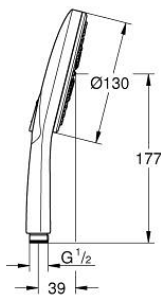

33 624 AL1 ESSENCE SINGLE-LEVER BATH/SHOWER MIXER 1/2"

PRODUCT DESCRIPTION

- Colour: brushed hard graphite
- wall mounted
- metal lever
- GROHE SilkMove 35 mm ceramic cartridge
- with temperature limiter
- GROHE Long-Life finish
- automatic diverter: bath/shower
- mousseur
- shower outlet 1/2"
- integrated non-return valve
- S-unions
- protected against backflow

33 624 AL1 ESSENCE SINGLE-LEVER BATH/SHOWER MIXER 1/2"

33 624 AL1 ESSENCE SINGLE-LEVER BATH/SHOWER MIXER 1/2"

SPARE PARTS, August 2013 – now

- 1: Lever (Spare part-nr. 46916AL0)
- 2: Screw coupling (Spare part-nr. 46460000)
- 3: Cartridge (Spare part-nr. 46374000)
- 4: S-union (Spare part-nr. 12662AL0)
- 5: Screw joint (Spare part-nr. 45044AL0)
- 6: Diverter (Spare part-nr. 46920AL0)
- 7: Non-return valve (Spare part-nr. 08565000)
- 8: Flow restrictor (Spare part-nr. 13926000)
- 9: Extension 3/4", 20 mm (Spare part-nr. 0713000M)*
- 10: Special Spanner (Spare part-nr. 19377000)*

* Optional accessories

26 574 AL0 RAINSHOWER SMARTACTIVE 130 HAND SHOWER 3 SPRAYS

PRODUCT DESCRIPTION

- Colour: brushed hard graphite
- spray plate brushed hard graphite
- GROHE Rain including DripStop, Jet including DripStop, ActiveMassage
- GROHE Water Saving 9.5 l/min flow limiter
- GROHE DreamSpray perfect spray pattern
- GROHE SmartTip showering spray selection via push of a ring
- GROHE Long-Life finish
- SpeedClean anti-limescale system
- Inner WaterGuide for a longer life
- Universal Mounting System. Fits all standard shower hoses
- suitable for instantaneous heater