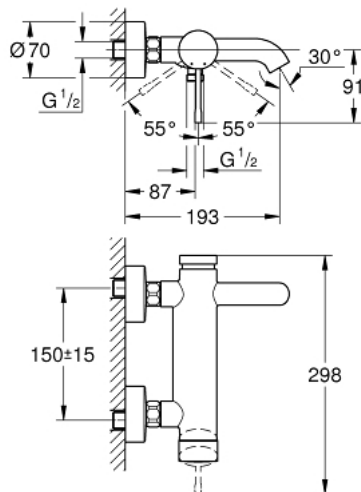

33 624 AL1 ESSENCE SINGLE-LEVER BATH/SHOWER MIXER 1/2"

PRODUCT DESCRIPTION

- Colour: brushed hard graphite
- wall mounted
- metal lever
- GROHE SilkMove 35 mm ceramic cartridge
- with temperature limiter
- GROHE Long-Life finish
- automatic diverter: bath/shower
- mousseur
- shower outlet 1/2"
- integrated non-return valve
- S-unions
- protected against backflow

33 624 AL1 ESSENCE SINGLE-LEVER BATH/SHOWER MIXER 1/2"

33 624 AL1 ESSENCE SINGLE-LEVER BATH/SHOWER MIXER 1/2"

SPARE PARTS, August 2013 – now

- 1: Lever (Spare part-nr. 46916AL0)
- 2: Screw coupling (Spare part-nr. 46460000)
- 3: Cartridge (Spare part-nr. 46374000)
- 4: S-union (Spare part-nr. 12662AL0)
- 5: Screw joint (Spare part-nr. 45044AL0)
- 6: Diverter (Spare part-nr. 46920AL0)
- 7: Non-return valve (Spare part-nr. 08565000)
- 8: Flow restrictor (Spare part-nr. 13926000)
- 9: Extension 3/4", 20 mm (Spare part-nr. 0713000M)*
- 10: Special Spanner (Spare part-nr. 19377000)*

* Optional accessories

26 574 AL0 RAINSHOWER SMARTACTIVE 130 HAND SHOWER 3 SPRAYS

PRODUCT DESCRIPTION

- Colour: brushed hard graphite
- spray plate brushed hard graphite
- GROHE Rain including DripStop, Jet including DripStop, ActiveMassage
- GROHE Water Saving 9.5 l/min flow limiter
- GROHE DreamSpray perfect spray pattern
- GROHE SmartTip showering spray selection via push of a ring
- GROHE Long-Life finish
- SpeedClean anti-limescale system
- Inner WaterGuide for a longer life
- Universal Mounting System. Fits all standard shower hoses
- suitable for instantaneous heater

26 574 AL0 RAINSHOWER SMARTACTIVE 130 HAND SHOWER 3 SPRAYS

26 574 AL0 RAINSHOWER SMARTACTIVE 130 HAND SHOWER 3 SPRAYS

SPARE PARTS, September 2018 – now

1: Strainer (Spare part-nr. 0700200M)