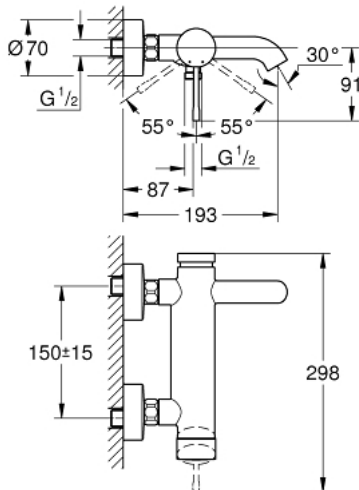

### 33 624 GN1 ESSENCE SINGLE-LEVER BATH/SHOWER MIXER 1/2"

#### PRODUCT DESCRIPTION

- Colour: brushed cool sunrise
- wall mounted
- metal lever
- GROHE SilkMove 35 mm ceramic cartridge
- with temperature limiter
- GROHE Long-Life finish
- automatic diverter: bath/shower
- mousseur
- shower outlet 1/2"
- integrated non-return valve
- S-unions
- protected against backflow