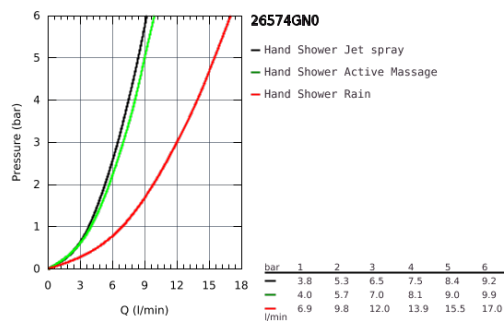

26 574 GN0 RAINSHOWER SMARTACTIVE 130 HAND SHOWER 3 SPRAYS

PRODUCT DESCRIPTION

- Colour: brushed cool sunrise
- spray plate brushed cool sunrise
- GROHE Rain including DripStop, Jet including DripStop, ActiveMassage
- GROHE Water Saving 9.5 l/min flow limiter
- GROHE DreamSpray perfect spray pattern
- GROHE SmartTip showering spray selection via push of a ring
- GROHE Long-Life finish
- SpeedClean anti-limescale system
- Inner WaterGuide for a longer life
- Universal Mounting System. Fits all standard shower hoses
- suitable for instantaneous heater