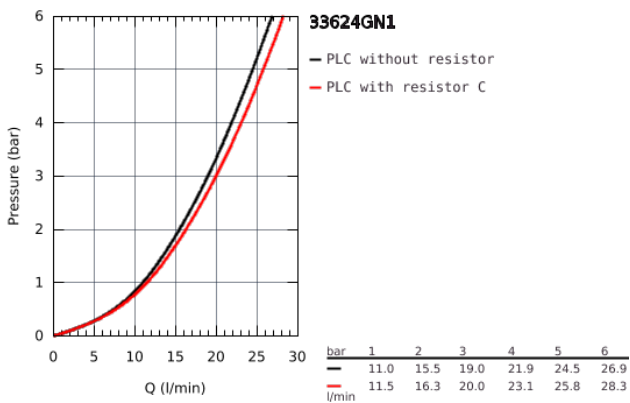

### 33 624 GN1 ESSENCE SINGLE-LEVER BATH/SHOWER MIXER 1/2"

#### PRODUCT DESCRIPTION

- Colour: brushed cool sunrise
- wall mounted
- metal lever
- GROHE SilkMove 35 mm ceramic cartridge
- with temperature limiter
- GROHE Long-Life finish
- automatic diverter: bath/shower
- mousseur
- shower outlet 1/2"
- integrated non-return valve
- S-unions
- protected against backflow