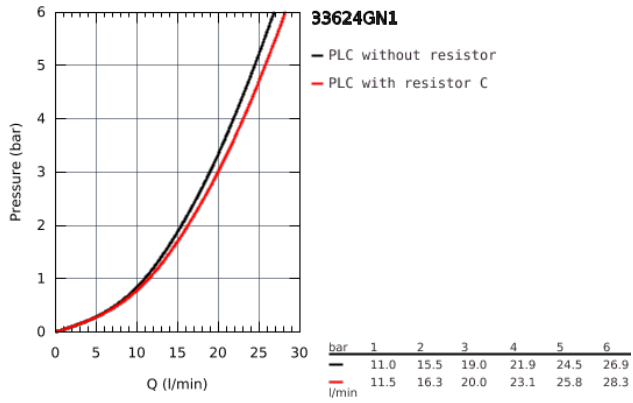

33 624 GN1 ESSENCE SINGLE-LEVER BATH/SHOWER MIXER 1/2"