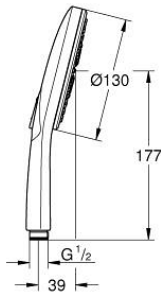

26 574 GN0 RAINSHOWER SMARTACTIVE 130 HAND SHOWER 3 SPRAYS

PRODUCT DESCRIPTION

- Colour: brushed cool sunrise
- spray plate brushed cool sunrise
- GROHE Rain including DripStop, Jet including DripStop, ActiveMassage
- GROHE Water Saving 9.5 l/min flow limiter
- GROHE DreamSpray perfect spray pattern
- GROHE SmartTip showering spray selection via push of a ring
- GROHE Long-Life finish
- SpeedClean anti-limescale system
- Inner WaterGuide for a longer life
- Universal Mounting System. Fits all standard shower hoses
- suitable for instantaneous heater