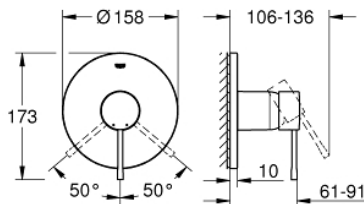

## 24 057 001 ESSENCE SINGLE-LEVER SHOWER MIXER TRIM

### PRODUCT DESCRIPTION

- Colour: Chrome
- set for final installation for
- GROHE Rapido SmartBox 35 600/35 604
- GROHE SilkMove 46 mm ceramic cartridge
- GROHE Long-Life finish
- wall escutcheon with GROHE FastFixation(covered escutcheon- and shaft sealing, covered fixing)
- metal escutcheon, retroactively 6° adjustable
- metal lever
- flow performance: outlet B or C = 30 l/min
- without roughing-in-set