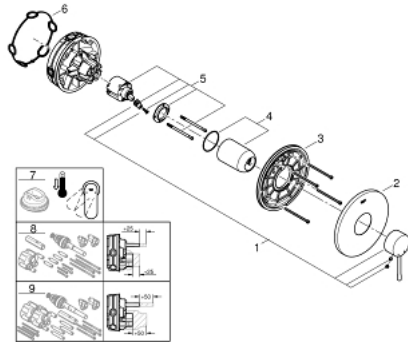

## 24 057 001 ESSENCE SINGLE-LEVER SHOWER MIXER TRIM

### PRODUCT DESCRIPTION

- Colour: Chrome
- set for final installation for
- GROHE Rapido SmartBox 35 600/35 604
- GROHE SilkMove 46 mm ceramic cartridge
- GROHE Long-Life finish
- wall escutcheon with GROHE FastFixation(covered escutcheon- and shaft sealing, covered fixing)
- metal escutcheon, retroactively 6° adjustable
- metal lever
- flow performance: outlet B or C = 30 l/min
- without roughing-in-set

### SPARE PARTS, July 2017 – now

- 1: Lever (Spare part-nr. 46915000)
- 2: Escutcheon (Spare part-nr. 48428000)
- 3: Mounting plate (Spare part-nr. 48439000)
- 4: Shield for cross handle (Spare part-nr. 02693000)
- 5: Cartridge (Spare part-nr. 46048000)
- 6: Sealing washer (Spare part-nr. 48360000)
- 7: Temperature limiter (Spare part-nr. 46308000)\*
- 8: Universal extension set single-lever mixers, 25 mm (Spare part-nr. 14056000)\*
- 9: Universal extension set single-lever mixers, 50 mm (Spare part-nr. 14057000)\*