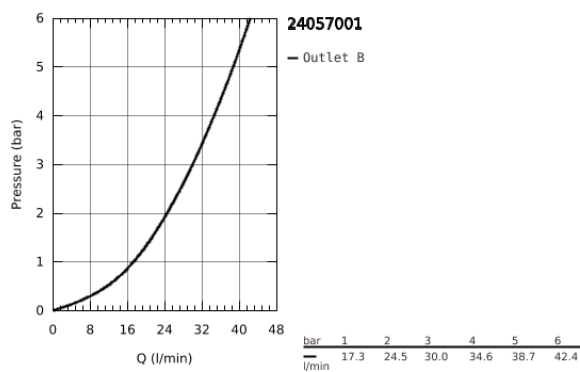

## 24 057 001 ESSENCE SINGLE-LEVER SHOWER MIXER TRIM

### PRODUCT DESCRIPTION

- Colour: Chrome
- set for final installation for
- GROHE Rapido SmartBox 35 600/35 604
- GROHE SilkMove 46 mm ceramic cartridge
- GROHE Long-Life finish
- wall escutcheon with GROHE FastFixation(covered escutcheon- and shaft sealing, covered fixing)
- metal escutcheon, retroactively 6° adjustable
- metal lever
- flow performance: outlet B or C = 30 l/min
- without roughing-in-set