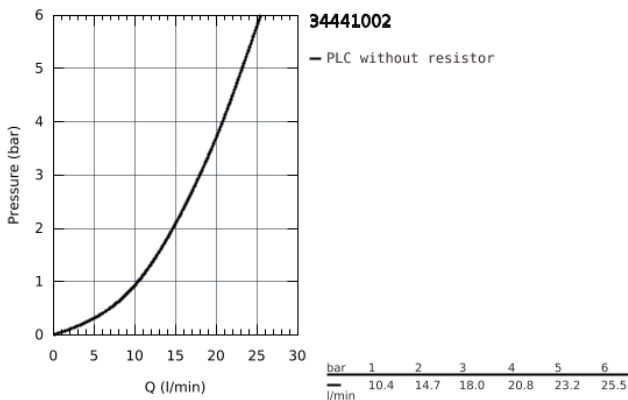

34 441 002 GROHTHERM 1000 COSMOPOLITAN M THERMOSTATIC BATH/SHOWER MIXER 1/2"

PRODUCT DESCRIPTION

- Colour: Chrome
- wall mounted
- GROHE Long-Life finish
- GROHE MetalGrip ergonomically shaped metal handles
- GROHE SafeStop safety button at 38°C (calibration required)
- GROHE SafeStop Plus integrated temperature limiter at max 50°C
- GROHE Turbostat C3 compact cartridge with wax thermoelement
- integrated mixed water shut off
- automatic diverter: bath/shower
- volume handle with GROHE EcoButton(economy button with individually adjustable economy stop)
- ceramic headpart 1/2", 180°
- shower bottom outlet 1/2"
- mousseur
- built-in non return valves
- dirt strainers
- protected against backflow
- S-unions
- metal escutcheon
- GROHE Water Saving - Less water, perfect flow