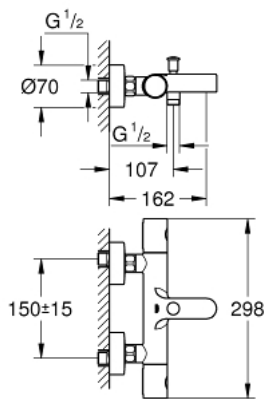

34 441 002 GROHTHERM 1000 COSMOPOLITAN M THERMOSTATIC BATH/SHOWER MIXER 1/2"