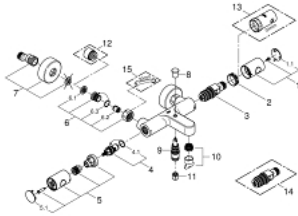

34 441 002 GROHTHERM 1000 COSMOPOLITAN M THERMOSTATIC BATH/SHOWER MIXER 1/2"

SPARE PARTS, February 2014 – now

- 1: Temperature control handle (Spare part-nr. 47985000)
 - 1.1: Cover Cap (Spare part-nr. 6458500M)
 - 2: retaining ring (Spare part-nr. 47743000)
 - 3: Thermostatic compact cartridge 1/2" (Spare part-nr. 47439000)
 - 4: Ceramic headpart, 1/2" (Spare part-nr. 45346000)
 - 4.1: O-Ring $\varnothing 18,2 \times \varnothing 1,7$ (Spare part-nr. 0392400M)
 - 5: Metal handle 1/2" (Spare part-nr. 47984000)
 - 5.1: Cover Cap (Spare part-nr. 6458500M)
 - 6: Non-return valve (Spare part-nr. 47189000)
 - 6.1: Filter (Spare part-nr. 0726400M)
 - 6.2: Non-return valve (Spare part-nr. 08565000)
 - 6.3: O-Ring $\varnothing 17 \times \varnothing 2$ (Spare part-nr. 0305500M)
 - 7: S-union (Spare part-nr. 12662000)
 - 8: Diverter knob (Spare part-nr. 65648000)
 - 9: Diverter (Spare part-nr. 65655000)
 - 10: Flow restrictor (Spare part-nr. 13926000)
 - 11: Non-return valve (Spare part-nr. 47886000)
 - 12: Extension 3/4", 20 mm (Spare part-nr. 0713000M)*
 - 13: Socket Spanner (Spare part-nr. 19332000)*
 - 14: GROHE TurboStat cartridge 1/2" (Spare part-nr. 47175000)*
 - 15: Special Spanner (Spare part-nr. 19377000)*
- * Optional accessories