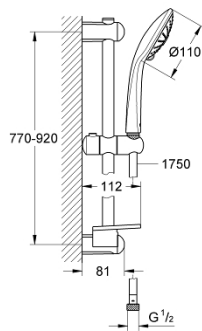

27 226 AL1 EUPHORIA 110 MASSAGE SHOWER RAIL SET 3 SPRAYS

PRODUCT DESCRIPTION

- Colour: brushed hard graphite
- Consisting of:
 - hand shower Massage (27 221 000)
 - shower rail 900 mm (27 500)
 - Silverflex shower hose 1750 mm (28 388 000)
 - GROHE EasyReach tray (27 596)
 - GROHE DreamSpray perfect spray pattern
 - GROHE Long-Life finish
 - GROHE SprayDimmer (Stepless flow rate reduction)
 - GROHE FastFixation (upper bracket adjustable to adapt to existing holes)
 - SpeedClean anti-limescale system
 - Inner WaterGuide for a longer life
 - TwistStop preventing the hose from twisting
- suitable for instantaneous heater

27 226 AL1 EUPHORIA 110 MASSAGE SHOWER RAIL SET 3 SPRAYS