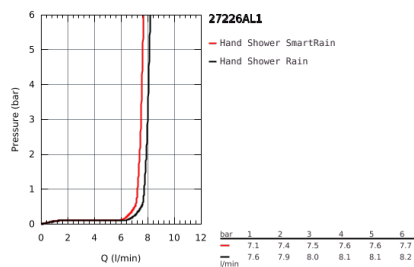

27 226 AL1 EUPHORIA 110 MASSAGE SHOWER RAIL SET 3 SPRAYS

PRODUCT DESCRIPTION

- Colour: brushed hard graphite
- Consisting of:
 - hand shower Massage (27 221 000)
 - shower rail 900 mm (27 500)
 - Silverflex shower hose 1750 mm (28 388 000)
 - GROHE EasyReach tray (27 596)
 - GROHE DreamSpray perfect spray pattern
 - GROHE Long-Life finish
 - GROHE SprayDimmer (Stepless flow rate reduction)
 - GROHE FastFixation (upper bracket adjustable to adapt to existing holes)
 - SpeedClean anti-limescale system
 - Inner WaterGuide for a longer life
 - TwistStop preventing the hose from twisting
- suitable for instantaneous heater

27 226 AL1 EUPHORIA 110 MASSAGE SHOWER RAIL SET 3 SPRAYS