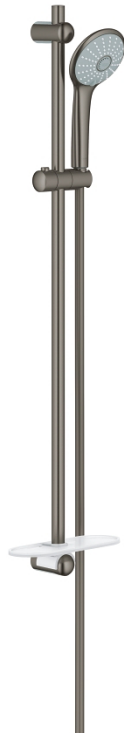

27 226 AL1 EUPHORIA 110 MASSAGE SHOWER RAIL SET 3 SPRAYS

PRODUCT DESCRIPTION

- Colour: brushed hard graphite
- Consisting of:
 - hand shower Massage (27 221 000)
 - shower rail 900 mm (27 500)
 - Silverflex shower hose 1750 mm (28 388 000)
 - GROHE EasyReach tray (27 596)
 - GROHE DreamSpray perfect spray pattern
 - GROHE Long-Life finish
 - GROHE SprayDimmer (Stepless flow rate reduction)
 - GROHE FastFixation (upper bracket adjustable to adapt to existing holes)
 - SpeedClean anti-limescale system
 - Inner WaterGuide for a longer life
 - TwistStop preventing the hose from twisting
- suitable for instantaneous heater

27 226 AL1 EUPHORIA 110 MASSAGE SHOWER RAIL SET 3 SPRAYS