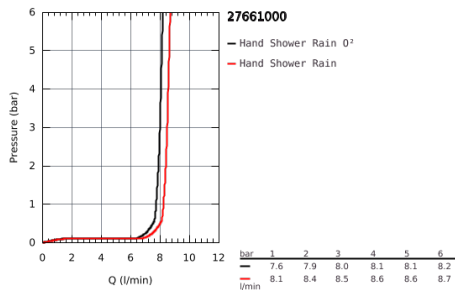

27 661 000 POWER&SOUL COSMOPOLITAN 115 HAND SHOWER 2 SPRAYS

PRODUCT DESCRIPTION

- Colour: Chrome
- GROHE Rain 02, Rain
- GROHE Water Saving 9,5 l/min flow limiter
- GROHE DreamSpray perfect spray pattern
- GROHE One-click showeringpush button spray selection
- GROHE Long-Life finish
- SpeedClean anti-limescale system
- Inner WaterGuide for a longer life
- Universal Mounting System. Fits all standard shower hoses

27 661 000 POWER&SOUL COSMOPOLITAN 115 HAND SHOWER 2 SPRAYS

27 661 000 **POWER&SOUL COSMOPOLITAN 115 HAND SHOWER 2 SPRAYS**

SPARE PARTS, November 2011 – now

1: Strainer (Spare part-nr. 0700200M)