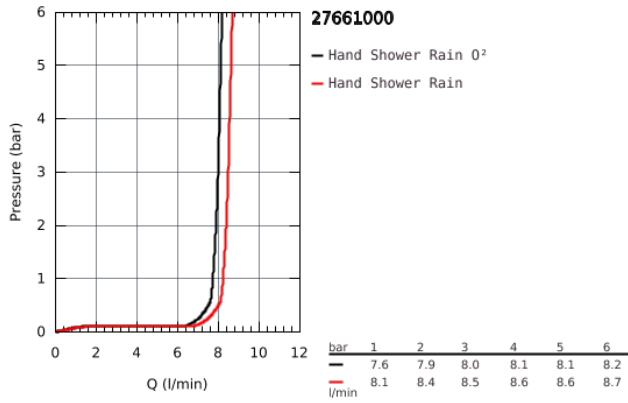

27 661 000 POWER&SOUL COSMOPOLITAN 115 HAND SHOWER 2 SPRAYS

PRODUCT DESCRIPTION

- Colour: Chrome
- GROHE Rain 02, Rain
- GROHE Water Saving 9,5 l/min flow limiter
- GROHE DreamSpray perfect spray pattern
- GROHE One-click showeringpush button spray selection
- GROHE Long-Life finish
- SpeedClean anti-limescale system
- Inner WaterGuide for a longer life
- Universal Mounting System. Fits all standard shower hoses

27 661 000 POWER&SOUL COSMOPOLITAN 115 HAND SHOWER 2 SPRAYS

27 661 000 **POWER&SOUL COSMOPOLITAN 115 HAND SHOWER 2 SPRAYS**

SPARE PARTS, November 2011 – now

1: Strainer (Spare part-nr. 0700200M)