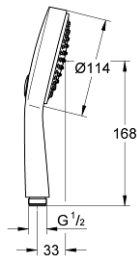

27 661 000 POWER&SOUL COSMOPOLITAN 115 HAND SHOWER 2 SPRAYS

PRODUCT DESCRIPTION

- Colour: Chrome
- GROHE Rain 02, Rain
- GROHE Water Saving 9,5 l/min flow limiter
- GROHE DreamSpray perfect spray pattern
- GROHE One-click showeringpush button spray selection
- GROHE Long-Life finish
- SpeedClean anti-limescale system
- Inner WaterGuide for a longer life
- Universal Mounting System. Fits all standard shower hoses

27 661 000 POWER&SOUL COSMOPOLITAN 115 HAND SHOWER 2 SPRAYS

27 661 000 **POWER&SOUL COSMOPOLITAN 115 HAND SHOWER 2 SPRAYS**

SPARE PARTS, November 2011 – now

1: Strainer (Spare part-nr. 0700200M)