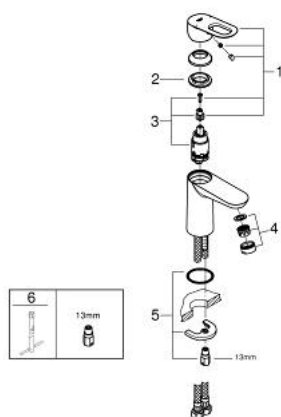

23 337 000 **BAULOOP BASIN MIXER 1/2"**
S-SIZE

PRODUCT DESCRIPTION

- Colour: Chrome
 - monobloc installation
 - metal lever
 - GROHE Long-Life 28 mm ceramic cartridge
 - GROHE Long-Life finish
 - GROHE Water Saving - Less water, perfect flow
 - GROHE Water Saving mousseur 5.7 l/min
 - rapid installation system
 - smooth body
-
- flexible connection hoses

23 337 000 **BAULOO BASIN MIXER 1/2"**
S-SIZE

SPARE PARTS, July 2016 – now

1: Lever (Spare part-nr. 46695000)

2: retaining ring (Spare part-nr. 46715000)

3: Cartridge (Spare part-nr. 46580000)

4: Flow restrictor (Spare part-nr. 48159000)

5: Shank mounting kit (Spare part-nr. 46249000)

6: Mounting wrench (Spare part-nr. 19017000)*

* Optional accessories