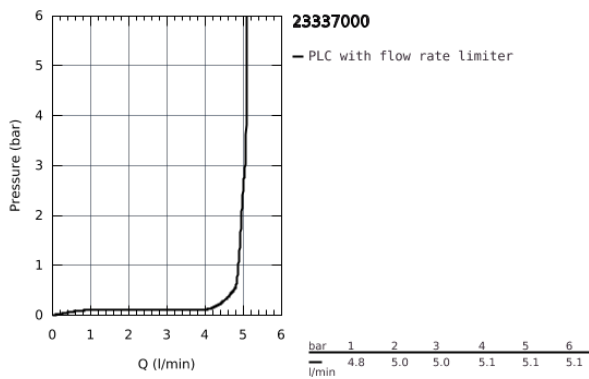

23 337 000 **BAULOOP BASIN MIXER 1/2"**
S-SIZE

PRODUCT DESCRIPTION

- Colour: Chrome
 - monobloc installation
 - metal lever
 - GROHE Long-Life 28 mm ceramic cartridge
 - GROHE Long-Life finish
 - GROHE Water Saving - Less water, perfect flow
 - GROHE Water Saving mousseur 5.7 l/min
 - rapid installation system
 - smooth body
-
- flexible connection hoses

23 337 000 **BAULOO BASIN MIXER 1/2"**
S-SIZE

SPARE PARTS, July 2016 – now

1: Lever (Spare part-nr. 46695000)

2: retaining ring (Spare part-nr. 46715000)

3: Cartridge (Spare part-nr. 46580000)

4: Flow restrictor (Spare part-nr. 48159000)