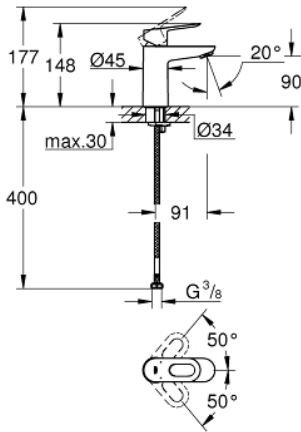

23 337 000 **BAULOOP BASIN MIXER 1/2"**
S-SIZE

PRODUCT DESCRIPTION

- Colour: Chrome
 - monobloc installation
 - metal lever
 - GROHE Long-Life 28 mm ceramic cartridge
 - GROHE Long-Life finish
 - GROHE Water Saving - Less water, perfect flow
 - GROHE Water Saving mousseur 5.7 l/min
 - rapid installation system
 - smooth body
-
- flexible connection hoses

23 337 000 **BAULOO BASIN MIXER 1/2"**
S-SIZE

SPARE PARTS, July 2016 – now

1: Lever (Spare part-nr. 46695000)

2: retaining ring (Spare part-nr. 46715000)

3: Cartridge (Spare part-nr. 46580000)

4: Flow restrictor (Spare part-nr. 48159000)

5: Shank mounting kit (Spare part-nr. 46249000)

6: Mounting wrench (Spare part-nr. 19017000)*

* Optional accessories