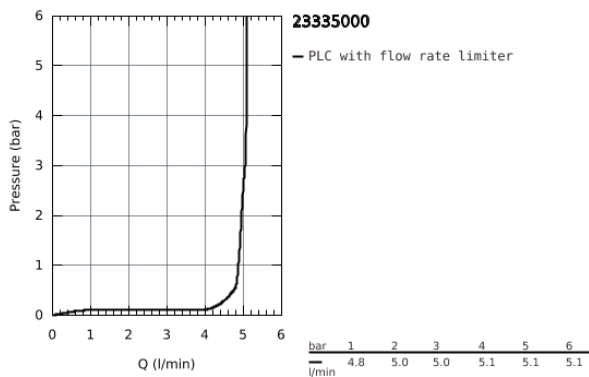

23 335 000 **BAULOOP BASIN MIXER 1/2"**
S-SIZE

PRODUCT DESCRIPTION

- Colour: Chrome
- monobloc installation
- metal lever
- GROHE Long-Life 28 mm ceramic cartridge
- GROHE Long-Life finish
- GROHE Water Saving mousseur 5.7 l/min
- rapid installation system
- plastic pop-up waste set 1 1/4"
- flexible connection hoses

23 335 000 BAULOOP BASIN MIXER 1/2" S-SIZE

SPARE PARTS, October 2012 – now

- 1: Lever (Spare part-nr. 46695000)
- 2: Cartridge (Spare part-nr. 46580000)
- 3: Pop-up rod (Spare part-nr. 46739000)
- 4: Flow restrictor (Spare part-nr. 48159000)
- 5: Shank mounting kit (Spare part-nr. 46249000)
- 6: Pop-up waste set 1 1/4" (Spare part-nr. 28910000)
- 6.1: Chrome bath plug (Spare part-nr. 07182000)
- 6.2: Eccentric rod (Spare part-nr. 07052000)
- 7: Mounting wrench (Spare part-nr. 19017000)*
- 8: Eccentric rod (Spare part-nr. 07341000)*