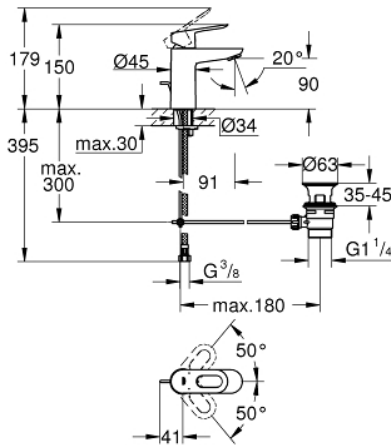

23 335 000 **BAULOOP BASIN MIXER 1/2"**
S-SIZE

PRODUCT DESCRIPTION

- Colour: Chrome
- monobloc installation
- metal lever
- GROHE Long-Life 28 mm ceramic cartridge
- GROHE Long-Life finish
- GROHE Water Saving mousseur 5.7 l/min
- rapid installation system
- plastic pop-up waste set 1 1/4"
- flexible connection hoses

23 335 000 BAULOOP BASIN MIXER 1/2" S-SIZE

SPARE PARTS, October 2012 – now

- 1: Lever (Spare part-nr. 46695000)
- 2: Cartridge (Spare part-nr. 46580000)
- 3: Pop-up rod (Spare part-nr. 46739000)
- 4: Flow restrictor (Spare part-nr. 48159000)
- 5: Shank mounting kit (Spare part-nr. 46249000)
- 6: Pop-up waste set 1 1/4" (Spare part-nr. 28910000)
- 6.1: Chrome bath plug (Spare part-nr. 07182000)
- 6.2: Eccentric rod (Spare part-nr. 07052000)
- 7: Mounting wrench (Spare part-nr. 19017000)*
- 8: Eccentric rod (Spare part-nr. 07341000)*