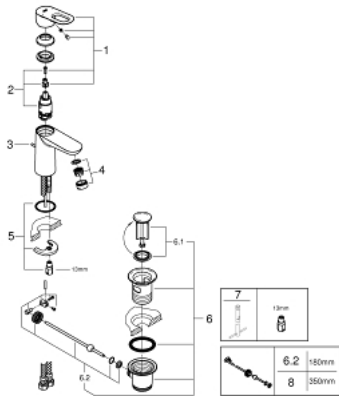

23 335 000 **BAULOOP BASIN MIXER 1/2"**
S-SIZE

PRODUCT DESCRIPTION

- Colour: Chrome
- monobloc installation
- metal lever
- GROHE Long-Life 28 mm ceramic cartridge
- GROHE Long-Life finish
- GROHE Water Saving mousseur 5.7 l/min
- rapid installation system
- plastic pop-up waste set 1 1/4"
- flexible connection hoses

23 335 000 BAULOOP BASIN MIXER 1/2" S-SIZE

SPARE PARTS, October 2012 – now

- 1: Lever (Spare part-nr. 46695000)
- 2: Cartridge (Spare part-nr. 46580000)
- 3: Pop-up rod (Spare part-nr. 46739000)
- 4: Flow restrictor (Spare part-nr. 48159000)
- 5: Shank mounting kit (Spare part-nr. 46249000)
- 6: Pop-up waste set 1 1/4" (Spare part-nr. 28910000)
- 6.1: Chrome bath plug (Spare part-nr. 07182000)
- 6.2: Eccentric rod (Spare part-nr. 07052000)
- 7: Mounting wrench (Spare part-nr. 19017000)*
- 8: Eccentric rod (Spare part-nr. 07341000)*