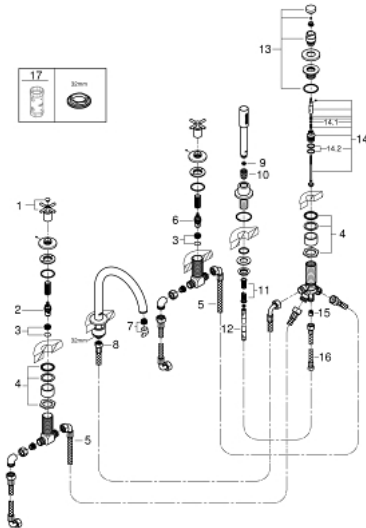

### PRODUCT DESCRIPTION

- Colour: Chrome
- ceramic headparts 1/2", 90°
- GROHE Long-Life finish
- Consisting of:
  - pre-assembled spout fixing
  - with cross handles
  - bath spout with mousseur and diverter bath/shower
  - Rainshower Aqua hand shower 6.6 l/min
  - shower hose 2000 mm
- flexible connection hoses
- connection for shower hose
- protected against backflow
- can be used with 29 037 002
- Two different sets of caps included. One set with "H" and "C" marking, one set without marking.

## 19 923 003 ATRIO 5-HOLE BATH/SHOWER COMBINATION

### SPARE PARTS, April 2017 – now

- 1: Cross handle bath (Spare part-nr. 18033003)
- 2: Ceramic headpart 3/4", 180° (Spare part-nr. 45888000)
- 3: renewable seat set 3/4" (Spare part-nr. 45345000)
- 4: Repl.kit f.shank fastening 3/4" (Spare part-nr. 45444000)
- 5: Connecting hose (Spare part-nr. 48019000)
- 6: Ceramic headpart 3/4", 180° (Spare part-nr. 45887000)
- 7: Flow restrictor (Spare part-nr. 13926000)
- 8: Connecting hose (Spare part-nr. 48018000)
- 9: Strainer (Spare part-nr. 0700200M)
- 10: connector 8 x 15 mm (Spare part-nr. 08864000)
- 11: Compression spring (Spare part-nr. 00869000)
- 12: Metal hose (Spare part-nr. 28146000)
- 13: Diverter knob (Spare part-nr. 48411000)
- 14: Diverter (Spare part-nr. 45443000)
- 14.1: O-Ring Ø6 x Ø2 (Spare part-nr. 0128300M)
- 14.2: O-Ring (Spare part-nr. 0120500M)
- 15: Non-return valve (Spare part-nr. 08565000)
- 16: Connecting hose (Spare part-nr. 07300000)
- 17: Socket Spanner (Spare part-nr. 19332000)\*