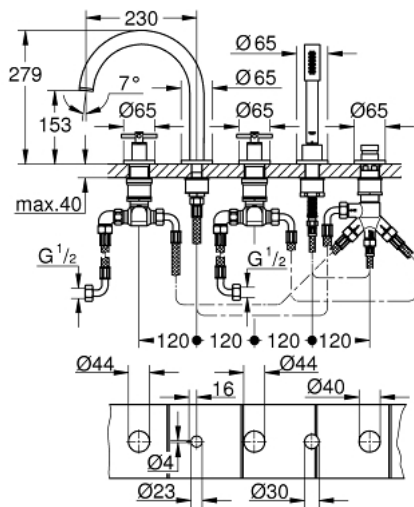

## 19 923 003 ATRIO 5-HOLE BATH/Shower COMBINATION

### PRODUCT DESCRIPTION

- Colour: Chrome
- ceramic headparts 1/2", 90°
- GROHE Long-Life finish
- Consisting of:
  - pre-assembled spout fixing
  - with cross handles
  - bath spout with mousseur and diverter bath/shower
  - Rainshower Aqua hand shower 6.6 l/min
  - shower hose 2000 mm
- flexible connection hoses
- connection for shower hose
- protected against backflow
- can be used with 29 037 002
- Two different sets of caps included. One set with "H" and "C" marking, one set without marking.

### SPARE PARTS, April 2017 – now

- 1: Cross handle bath (Spare part-nr. 18033003)
- 2: Ceramic headpart 3/4", 180° (Spare part-nr. 45888000)
- 3: renewable seat set 3/4" (Spare part-nr. 45345000)
- 4: Repl.kit f.shank fastening 3/4" (Spare part-nr. 45444000)
- 5: Connecting hose (Spare part-nr. 48019000)
- 6: Ceramic headpart 3/4", 180° (Spare part-nr. 45887000)
- 7: Flow restrictor (Spare part-nr. 13926000)
- 8: Connecting hose (Spare part-nr. 48018000)
- 9: Strainer (Spare part-nr. 0700200M)
- 10: connector 8 x 15 mm (Spare part-nr. 08864000)
- 11: Compression spring (Spare part-nr. 00869000)
- 12: Metal hose (Spare part-nr. 28146000)
- 13: Diverter knob (Spare part-nr. 48411000)
- 14: Diverter (Spare part-nr. 45443000)
- 14.1: O-Ring Ø6 x Ø2 (Spare part-nr. 0128300M)
- 14.2: O-Ring (Spare part-nr. 0120500M)
- 15: Non-return valve (Spare part-nr. 08565000)
- 16: Connecting hose (Spare part-nr. 07300000)
- 17: Socket Spanner (Spare part-nr. 19332000)\*