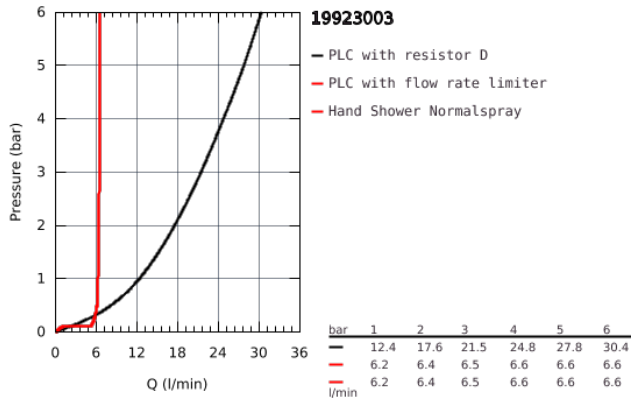

19 923 003 ATRIO 5-HOLE BATH/SHOWER COMBINATION