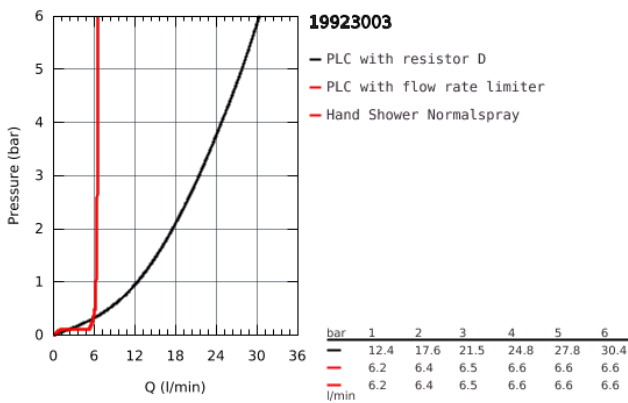

### PRODUCT DESCRIPTION

- Colour: Chrome
- ceramic headparts 1/2", 90°
- GROHE Long-Life finish
- Consisting of:
  - pre-assembled spout fixing
  - with cross handles
  - bath spout with mousseur and diverter bath/shower
  - Rainshower Aqua hand shower 6.6 l/min
  - shower hose 2000 mm
- flexible connection hoses
- connection for shower hose
- protected against backflow
- can be used with 29 037 002
- Two different sets of caps included. One set with "H" and "C" marking, one set without marking.