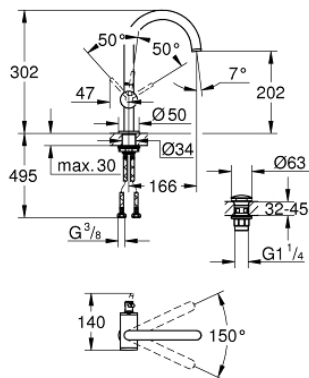

32 042 003 **ATRIO SINGLE-LEVER BASIN MIXER 1/2"**
L-SIZE

PRODUCT DESCRIPTION

- Colour: Chrome
 - monobloc installation
 - 28 mm ceramic cartridge with GROHE SilkMove
 - with temperature limiter
 - GROHE Long-Life finish
 - GROHE EcoJoy 5.7 l/min laminar mousseur
 - swivel tubular C-spout with mousseur
 - stop limiter
 - Push-open waste set 1 1/4"
-
- flexible connection hoses

32 042 003 **ATRIO SINGLE-LEVER BASIN MIXER 1/2"**
L-SIZE

SPARE PARTS, April 2017 – now

- 1: Safety ring (Spare part-nr. 4826600M)
- 2: Flow straightener (Spare part-nr. 48408000)
- 3: O-Ring Ø13,5 x Ø2,75 (Spare part-nr. 0128500M)
- 4: retaining ring (Spare part-nr. 07419000)
- 5: Cartridge (Spare part-nr. 46963000)
- 6: Shank fastening assembly (Spare part-nr. 48384000)
- 7: Waste set with push-open plug (Spare part-nr. 65807000)