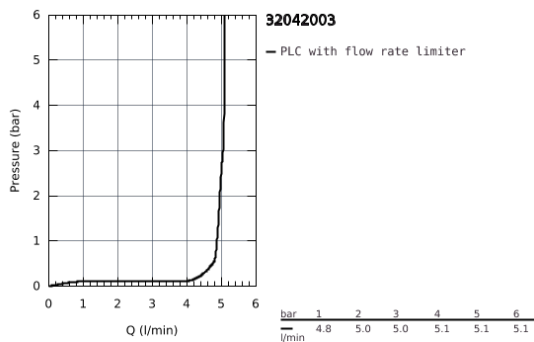

32 042 003 **ATRIO SINGLE-LEVER BASIN MIXER 1/2"**
L-SIZE

PRODUCT DESCRIPTION

- Colour: Chrome
 - monobloc installation
 - 28 mm ceramic cartridge with GROHE SilkMove
 - with temperature limiter
 - GROHE Long-Life finish
 - GROHE EcoJoy 5.7 l/min laminar mousseur
 - swivel tubular C-spout with mousseur
 - stop limiter
 - Push-open waste set 1 1/4"
-
- flexible connection hoses

32 042 003 **ATRIO SINGLE-LEVER BASIN MIXER 1/2"**
L-SIZE

SPARE PARTS, April 2017 – now

- 1: Safety ring (Spare part-nr. 4826600M)
- 2: Flow straightener (Spare part-nr. 48408000)
- 3: O-Ring Ø13,5 x Ø2,75 (Spare part-nr. 0128500M)
- 4: retaining ring (Spare part-nr. 07419000)
- 5: Cartridge (Spare part-nr. 46963000)
- 6: Shank fastening assembly (Spare part-nr. 48384000)
- 7: Waste set with push-open plug (Spare part-nr. 65807000)