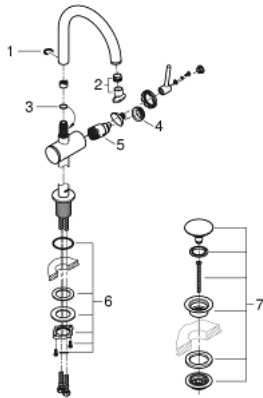

32 042 003 **ATRIO SINGLE-LEVER BASIN MIXER 1/2"**
L-SIZE

PRODUCT DESCRIPTION

- Colour: Chrome
 - monobloc installation
 - 28 mm ceramic cartridge with GROHE SilkMove
 - with temperature limiter
 - GROHE Long-Life finish
 - GROHE EcoJoy 5.7 l/min laminar mousseur
 - swivel tubular C-spout with mousseur
 - stop limiter
 - Push-open waste set 1 1/4"
-
- flexible connection hoses

32 042 003 **ATRIO SINGLE-LEVER BASIN MIXER 1/2"**
L-SIZE

SPARE PARTS, April 2017 – now

- 1: Safety ring (Spare part-nr. 4826600M)
- 2: Flow straightener (Spare part-nr. 48408000)
- 3: O-Ring Ø13,5 x Ø2,75 (Spare part-nr. 0128500M)
- 4: retaining ring (Spare part-nr. 07419000)
- 5: Cartridge (Spare part-nr. 46963000)
- 6: Shank fastening assembly (Spare part-nr. 48384000)
- 7: Waste set with push-open plug (Spare part-nr. 65807000)