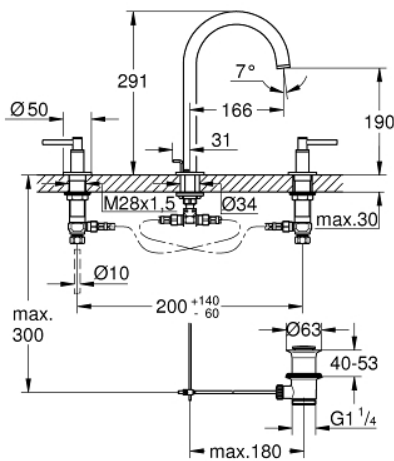

20 009 003 **ATRIO THREE-HOLE BASIN MIXER 1/2"**
M-SIZE

PRODUCT DESCRIPTION

- Colour: Chrome
- ceramic headparts 1/2", 90°
- GROHE Long-Life finish
- GROHE EcoJoy 5.7 l/min laminar mousseur
- swivel tubular spout with mousseur and stop limiter
- pop-up waste set 1 1/4"
- flexible connection hoses between spout and side valves
- with lever handles
- Two different sets of caps included. One set with "H" and "C" marking, one set without marking.

20 009 003 **ATRIO THREE-HOLE BASIN MIXER 1/2"**
M-SIZE

SPARE PARTS, April 2017 – now

- 1: Lever handles (Spare part-nr. 18027003)
- 2: Ceramic headpart, 1/2" (Spare part-nr. 45882000)
- 2.1: O-Ring Ø18,2 x Ø1,7 (Spare part-nr. 0392400M)
- 3: Ceramic headpart, 1/2" (Spare part-nr. 45883000)
- 3.1: O-Ring Ø18,2 x Ø1,7 (Spare part-nr. 0392400M)
- 4: Coupling nut 1/2" x 10.5 mm (Spare part-nr. 1290100M)
- 4.1: Fibre seal dia. Ø 18,5 x Ø 12 x 2 (Spare part-nr. 0138900M)
- 5: Safety ring (Spare part-nr. 4826600M)
- 6: Flow straightener (Spare part-nr. 48408000)
- 7: O-Ring Ø13,5 x Ø2,75 (Spare part-nr. 0128500M)
- 8: Pop-up rod (Spare part-nr. 65196000)
- 9: Fixing clamp (Spare part-nr. 6554100M)
- 10: Flexible connection hose (Spare part-nr. 45704000)
- 11: Pop-up waste set 1 1/4" (Spare part-nr. 28910000)
- 11.1: Chrome bath plug (Spare part-nr. 07182000)
- 11.2: Eccentric rod (Spare part-nr. 07052000)
- 12: Coupling nut 1/2" x 14.5 mm (Spare part-nr. 1290200M)*
- 13: Eccentric rod (Spare part-nr. 07341000)*