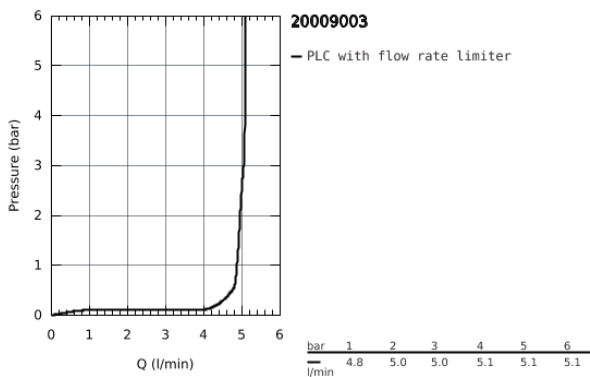

20 009 003 **ATRIO THREE-HOLE BASIN MIXER 1/2"**
M-SIZE

PRODUCT DESCRIPTION

- Colour: Chrome
- ceramic headparts 1/2", 90°
- GROHE Long-Life finish
- GROHE EcoJoy 5.7 l/min laminar mousseur
- swivel tubular spout with mousseur and stop limiter
- pop-up waste set 1 1/4"
- flexible connection hoses between spout and side valves
- with lever handles
- Two different sets of caps included. One set with "H" and "C" marking, one set without marking.

20 009 003 **ATRIO THREE-HOLE BASIN MIXER 1/2"**
M-SIZE

SPARE PARTS, April 2017 – now

- 1: Lever handles (Spare part-nr. 18027003)
- 2: Ceramic headpart, 1/2" (Spare part-nr. 45882000)
- 2.1: O-Ring Ø18,2 x Ø1,7 (Spare part-nr. 0392400M)
- 3: Ceramic headpart, 1/2" (Spare part-nr. 45883000)
- 3.1: O-Ring Ø18,2 x Ø1,7 (Spare part-nr. 0392400M)
- 4: Coupling nut 1/2" x 10.5 mm (Spare part-nr. 1290100M)
- 4.1: Fibre seal dia. Ø 18,5 x Ø 12 x 2 (Spare part-nr. 0138900M)
- 5: Safety ring (Spare part-nr. 4826600M)
- 6: Flow straightener (Spare part-nr. 48408000)
- 7: O-Ring Ø13,5 x Ø2,75 (Spare part-nr. 0128500M)
- 8: Pop-up rod (Spare part-nr. 65196000)
- 9: Fixing clamp (Spare part-nr. 6554100M)
- 10: Flexible connection hose (Spare part-nr. 45704000)
- 11: Pop-up waste set 1 1/4" (Spare part-nr. 28910000)
- 11.1: Chrome bath plug (Spare part-nr. 07182000)
- 11.2: Eccentric rod (Spare part-nr. 07052000)
- 12: Coupling nut 1/2" x 14.5 mm (Spare part-nr. 1290200M)*
- 13: Eccentric rod (Spare part-nr. 07341000)*