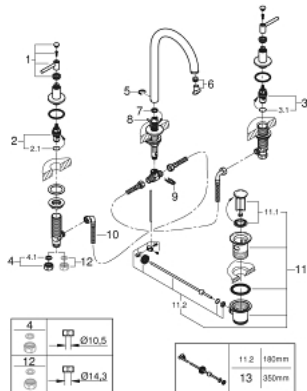

20 009 003 **ATRIO THREE-HOLE BASIN MIXER 1/2"**
M-SIZE

PRODUCT DESCRIPTION

- Colour: Chrome
- ceramic headparts 1/2", 90°
- GROHE Long-Life finish
- GROHE EcoJoy 5.7 l/min laminar mousseur
- swivel tubular spout with mousseur and stop limiter
- pop-up waste set 1 1/4"
- flexible connection hoses between spout and side valves
- with lever handles
- Two different sets of caps included. One set with "H" and "C" marking, one set without marking.

20 009 003 **ATRIO THREE-HOLE BASIN MIXER 1/2"**
M-SIZE

SPARE PARTS, April 2017 – now

- 1: Lever handles (Spare part-nr. 18027003)
- 2: Ceramic headpart, 1/2" (Spare part-nr. 45882000)
- 2.1: O-Ring Ø18,2 x Ø1,7 (Spare part-nr. 0392400M)
- 3: Ceramic headpart, 1/2" (Spare part-nr. 45883000)
- 3.1: O-Ring Ø18,2 x Ø1,7 (Spare part-nr. 0392400M)
- 4: Coupling nut 1/2" x 10.5 mm (Spare part-nr. 1290100M)
- 4.1: Fibre seal dia. Ø 18,5 x Ø 12 x 2 (Spare part-nr. 0138900M)
- 5: Safety ring (Spare part-nr. 4826600M)
- 6: Flow straightener (Spare part-nr. 48408000)
- 7: O-Ring Ø13,5 x Ø2,75 (Spare part-nr. 0128500M)
- 8: Pop-up rod (Spare part-nr. 65196000)
- 9: Fixing clamp (Spare part-nr. 6554100M)
- 10: Flexible connection hose (Spare part-nr. 45704000)
- 11: Pop-up waste set 1 1/4" (Spare part-nr. 28910000)
- 11.1: Chrome bath plug (Spare part-nr. 07182000)
- 11.2: Eccentric rod (Spare part-nr. 07052000)
- 12: Coupling nut 1/2" x 14.5 mm (Spare part-nr. 1290200M)*
- 13: Eccentric rod (Spare part-nr. 07341000)*