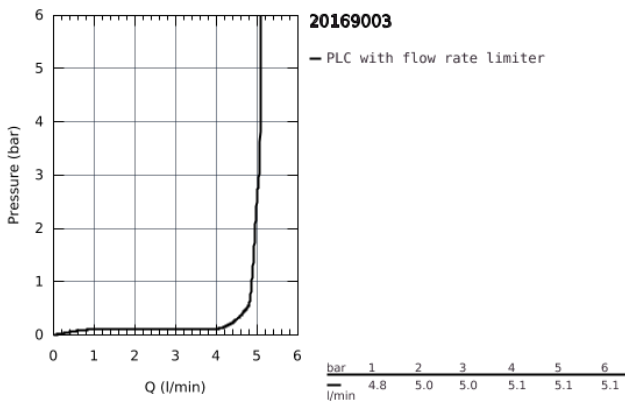

20 169 003 **ATRIO THREE-HOLE BASIN MIXER 1/2"**
S-SIZE

PRODUCT DESCRIPTION

- Colour: Chrome
- wall mounted
- set for final installation for
- 29 025 002
- without concealed body
- valves hot/cold with headparts 1/2" - 90°
- GROHE Long-Life finish
- GROHE EcoJoy 5.7 l/min laminar mousseur
- centre distance 200 mm
- projection 180 mm
- with lever handles
- Two different sets of caps included. One set with "H" and "C" marking, one set without marking.

20 169 003 **ATRIO THREE-HOLE BASIN MIXER 1/2"**
S-SIZE

SPARE PARTS, April 2017 – now

- 1: Extension (Spare part-nr. 45988000)
- 2: Lever handles (Spare part-nr. 18027003)
- 3: Flow straightener (Spare part-nr. 48408000)