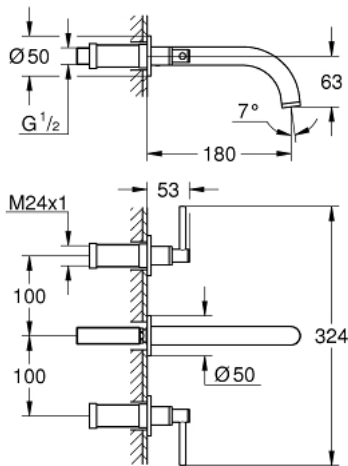

20 169 003 **ATRIO THREE-HOLE BASIN MIXER 1/2"**
S-SIZE

PRODUCT DESCRIPTION

- Colour: Chrome
- wall mounted
- set for final installation for
- 29 025 002
- without concealed body
- valves hot/cold with headparts 1/2" - 90°
- GROHE Long-Life finish
- GROHE EcoJoy 5.7 l/min laminar mousseur
- centre distance 200 mm
- projection 180 mm
- with lever handles
- Two different sets of caps included. One set with "H" and "C" marking, one set without marking.

20 169 003 **ATRIO THREE-HOLE BASIN MIXER 1/2"**
S-SIZE

SPARE PARTS, April 2017 – now

- 1: Extension (Spare part-nr. 45988000)
- 2: Lever handles (Spare part-nr. 18027003)
- 3: Flow straightener (Spare part-nr. 48408000)