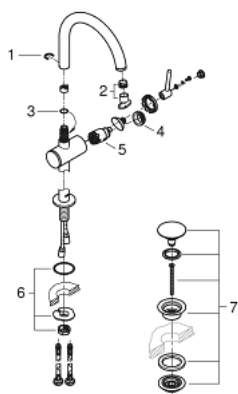

32 647 003 **ATRIO BASIN MIXER 1/2"**  
**XL-SIZE**

**SPARE PARTS**, April 2017 – now

- 1: Safety ring (Spare part-nr. 4826600M)
- 2: Flow straightener (Spare part-nr. 48408000)
- 3: O-Ring  $\varnothing 13,5 \times \varnothing 2,75$  (Spare part-nr. 0128500M)
- 4: retaining ring (Spare part-nr. 07419000)
- 5: Cartridge (Spare part-nr. 46963000)
- 6: Shank fastening assembly (Spare part-nr. 48409000)
- 7: Waste set with push-open plug (Spare part-nr. 65807000)