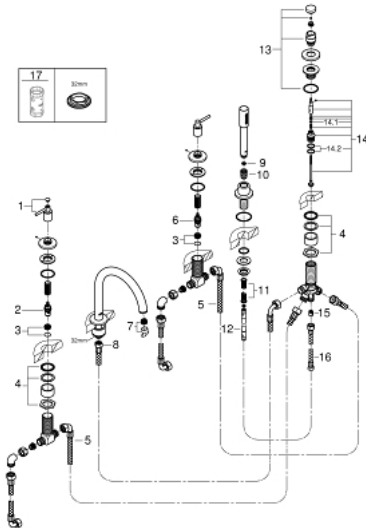

## 19 922 003 ATRIO 5-HOLE BATH/SHOWER COMBINATION

### PRODUCT DESCRIPTION

- Colour: Chrome
- ceramic headparts 1/2", 90°
- GROHE Long-Life finish
- Consisting of:
  - pre-assembled spout fixing
  - with lever handles
  - bath spout with mousseur and diverter bath/shower
  - Rainshower Aqua hand shower 6.6 l/min
  - shower hose 2000 mm
- flexible connection hoses
  - connection for shower hose
  - protected against backflow
  - can be used with 29 037 002
- Two different sets of caps included. One set with "H" and "C" marking, one set without marking.

### SPARE PARTS, April 2017 – now

- 1: Lever handle bath (Spare part-nr. 18034003)
- 2: Ceramic headpart 3/4", 180° (Spare part-nr. 45888000)
- 3: renewable seat set 3/4" (Spare part-nr. 45345000)
- 4: Repl.kit f.shank fastening 3/4" (Spare part-nr. 45444000)
- 5: Connecting hose (Spare part-nr. 48019000)
- 6: Ceramic headpart 3/4", 180° (Spare part-nr. 45887000)
- 7: Flow restrictor (Spare part-nr. 13926000)
- 8: Connecting hose (Spare part-nr. 48018000)
- 9: Strainer (Spare part-nr. 0700200M)
- 10: connector 8 x 15 mm (Spare part-nr. 08864000)
- 11: Compression spring (Spare part-nr. 00869000)
- 12: Metal hose (Spare part-nr. 28146000)
- 13: Diverter knob (Spare part-nr. 48411000)
- 14: Diverter (Spare part-nr. 45443000)
- 14.1: O-Ring Ø6 x Ø2 (Spare part-nr. 0128300M)
- 14.2: O-Ring (Spare part-nr. 0120500M)
- 15: Non-return valve (Spare part-nr. 08565000)
- 16: Connecting hose (Spare part-nr. 07300000)
- 17: Socket Spanner (Spare part-nr. 19332000)\*