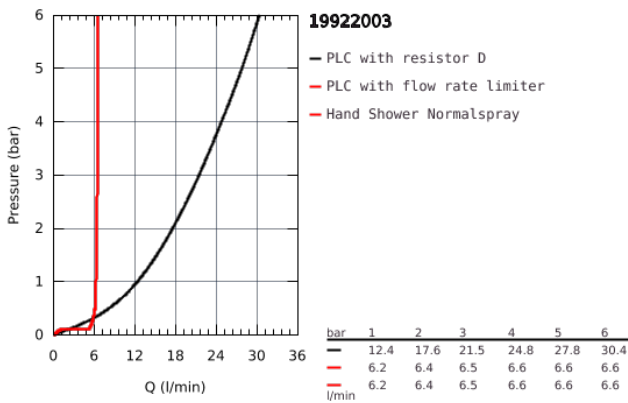

### PRODUCT DESCRIPTION

- Colour: Chrome
- ceramic headparts 1/2", 90°
- GROHE Long-Life finish
- Consisting of:
  - pre-assembled spout fixing
  - with lever handles
  - bath spout with mousseur and diverter bath/shower
  - Rainshower Aqua hand shower 6.6 l/min
  - shower hose 2000 mm
- flexible connection hoses
  - connection for shower hose
  - protected against backflow
  - can be used with 29 037 002
- Two different sets of caps included. One set with "H" and "C" marking, one set without marking.