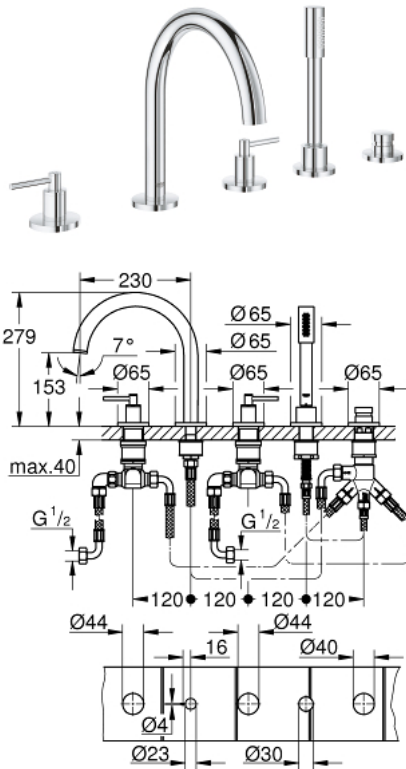

## 19 922 003 ATRIO 5-HOLE BATH/SHOWER COMBINATION

### PRODUCT DESCRIPTION

- Colour: Chrome
- ceramic headparts 1/2", 90°
- GROHE Long-Life finish
- Consisting of:
  - pre-assembled spout fixing
  - with lever handles
  - bath spout with mousseur and diverter bath/shower
  - Rainshower Aqua hand shower 6.6 l/min
  - shower hose 2000 mm
- flexible connection hoses
  - connection for shower hose
  - protected against backflow
  - can be used with 29 037 002
- Two different sets of caps included. One set with "H" and "C" marking, one set without marking.

### SPARE PARTS, April 2017 – now

- 1: Lever handle bath (Spare part-nr. 18034003)
- 2: Ceramic headpart 3/4", 180° (Spare part-nr. 45888000)
- 3: renewable seat set 3/4" (Spare part-nr. 45345000)
- 4: Repl.kit f.shank fastening 3/4" (Spare part-nr. 45444000)
- 5: Connecting hose (Spare part-nr. 48019000)
- 6: Ceramic headpart 3/4", 180° (Spare part-nr. 45887000)
- 7: Flow restrictor (Spare part-nr. 13926000)
- 8: Connecting hose (Spare part-nr. 48018000)
- 9: Strainer (Spare part-nr. 0700200M)
- 10: connector 8 x 15 mm (Spare part-nr. 08864000)
- 11: Compression spring (Spare part-nr. 00869000)
- 12: Metal hose (Spare part-nr. 28146000)
- 13: Diverter knob (Spare part-nr. 48411000)
- 14: Diverter (Spare part-nr. 45443000)
- 14.1: O-Ring Ø6 x Ø2 (Spare part-nr. 0128300M)
- 14.2: O-Ring (Spare part-nr. 0120500M)
- 15: Non-return valve (Spare part-nr. 08565000)
- 16: Connecting hose (Spare part-nr. 07300000)
- 17: Socket Spanner (Spare part-nr. 19332000)\*