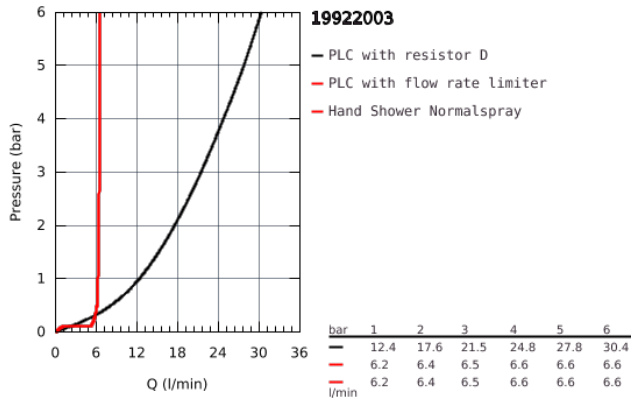

19 922 003 ATRIO 5-HOLE BATH/SHOWER COMBINATION