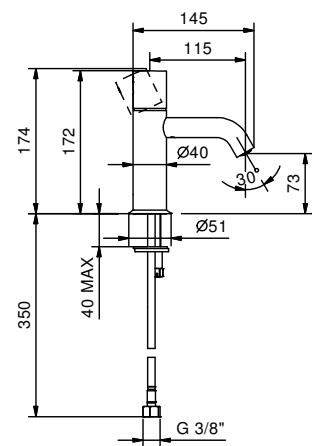

Art. E904WF

Single-hole washbasin mixer

- spout projection 11,5 cm
- CYLINDRICAL handle
- flow restrictor 5 l/min at 3 bar
- flexible supply lines
- WITHOUT WASTE

Finishes:

- Chrome** 50 02 E904WF
- Matt Black** 50 13 E904WF
- Matt White** 50 29 E904WF
- Matt Gun Metal PVD** 50 P5 E904WF
- Matt British Gold PVD** 50 P6 E904WF
- Deep Black PVD** 50 S1 E904WF
- Pure Brass PVD** 50 Q7 E904WF
- Raw Metal PVD** 50 Q8 E904WF
- Brushed Stainless Steel** 50 93 E904WF

5 l/min aerator

Pressure (bar)	flow rate (l/min)
0,5	2,34
1	5,09
2	5,1
3	5,38
4	5,39

Project:

Room:

Date:

Comments:

Certifications/Awards:

lead∅free