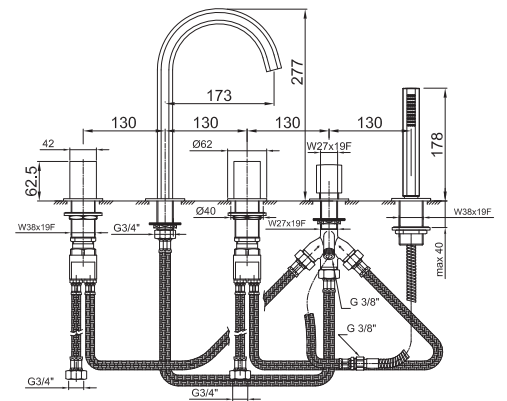

Art. N465S

Deck-mount bathtub mixer

- spout projection 17,5 cm
- without handles
- 5-hole
- 2-way diverter with pushing button
- VENEZIA handshower
- 150 cm flexible
- 90° ceramic cartridge
- 3/4" inlets
- flexible supply lines

Project:

Room:

Date:

Comments:

spout		Handshower	
Pressure (bar)	flow rate (l/min)	Pressure (bar)	flow rate (l/min)
0,5	7,2	0,5	4,05
1	16,59	1	7,83
2	20,5	2	8,64
3	23,55	3	8,25
4	26,72	4	8,14

Certifications/Awards: