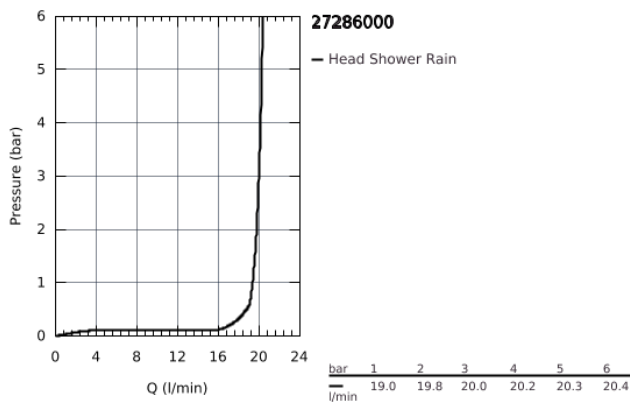

27 286 000 RAINSHOWER F-SERIES 20" RAINSHOWER® F-SERIES CEILING SHOWER 1 SPRAY

PRODUCT DESCRIPTION

- Rain
- 508 x 508 mm
- material: metal
- connection thread 1/2"
- **GROHE DreamSpray** perfect spray pattern
- **GROHE StarLight** chrome finish
- **SpeedClean** anti-limescale system

27 286 000 **RAINSHOWER F-SERIES 20" RAINSHOWER® F-SERIES CEILING SHOWER 1
SPRAY**

SPARE PARTS, June 2016 – now

1: Connecting hose (Order-nr. 07467000)

2: Strainer (Order-nr. 0676800M)

3: Fibre seal dia. Ø 18,5 x Ø 12 x 2 (Order-nr. 0138900M)