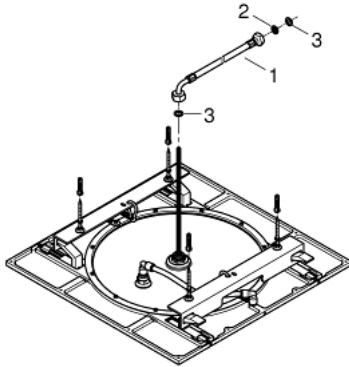

27 286 000 RAINSHOWER F-SERIES 20" RAINSHOWER® F-SERIES CEILING SHOWER 1 SPRAY

PRODUCT DESCRIPTION

- Rain
- 508 x 508 mm
- material: metal
- connection thread 1/2"
- **GROHE DreamSpray** perfect spray pattern
- **GROHE StarLight** chrome finish
- **SpeedClean** anti-limescale system

27 286 000 **RAINSHOWER F-SERIES 20" RAINSHOWER® F-SERIES CEILING SHOWER 1
SPRAY**

SPARE PARTS, June 2016 – now

1: Connecting hose (Order-nr. 07467000)

2: Strainer (Order-nr. 0676800M)

3: Fibre seal dia. Ø 18,5 x Ø 12 x 2 (Order-nr. 0138900M)