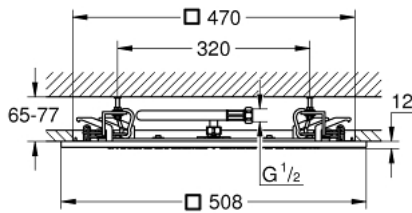

27 286 000 RAINSHOWER F-SERIES 20" RAINSHOWER® F-SERIES CEILING SHOWER 1 SPRAY

PRODUCT DESCRIPTION

- Rain
- 508 x 508 mm
- material: metal
- connection thread 1/2"
- **GROHE DreamSpray** perfect spray pattern
- **GROHE StarLight** chrome finish
- **SpeedClean** anti-limescale system

27 286 000 **RAINSHOWER F-SERIES 20" RAINSHOWER® F-SERIES CEILING SHOWER 1
SPRAY**

SPARE PARTS, June 2016 – now

1: Connecting hose (Order-nr. 07467000)

2: Strainer (Order-nr. 0676800M)

3: Fibre seal dia. Ø 18,5 x Ø 12 x 2 (Order-nr. 0138900M)