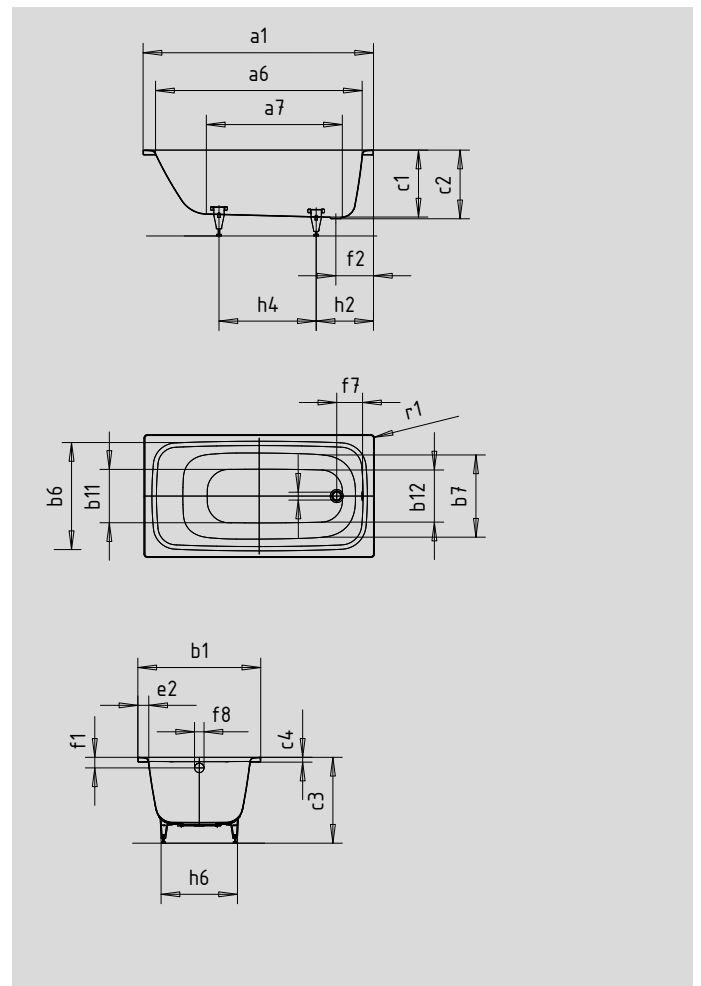

CAYONO

- bathing well designed to maximize bathing area and permit comfortable showering
- made of KALDEWEI steel enamel
- one-seater bath with waste at foot end
- modern rectangular bathtub with spacious interior of the tub

Model No.		161	164
External length	a1	1524	1524 mm
Internal length (top)	a6	1366	1366 mm
Internal length (bottom)	a7	900	900 mm
External width	b1	813	914 mm
Internal width (top)	b6	670	770 mm
Internal width (bottom)	b11	355	455 mm
Internal depth	c1	443	443 mm
Depth including waste outlet	c2	453	453 mm
Height with feet min.	c3a	588	586 mm
Height with feet max.	c3b	610	610 mm
Height of rim	c4	32	32 mm
Width of rim (foot end)	e1	75	75 mm
Width of rim (lengthwise)	e2	72	72 mm
Distance top edge to centre of overflow hole	f1	70	70 mm
Distance bath edge to centre of drain hole	f2	249	249 mm
Distance between centre holes	f7	173	173 mm
Diameter of overflow hole	f8	63	63 mm
Diameter of drain hole	f9	52	52 mm
Distance foot end of bath edge to centre of foot	h2	380	380 mm
Distance between the feet	h4	635	637 mm
Max. width of feet	h6	485	550 mm
Radius	r1	23	23 mm
Water volume** in litres		142	181
Weight of the enamelled bath tub in kg		50	54.2

Subject to technical alterations and tolerances.
 ** 70 litres displacement on average.

KALDEWEI