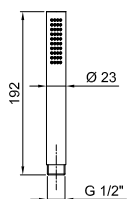

Art. 8783

Handshower

- FIT
- Base material: brass
- Base material: stainless steel
- flow restrictor 9 l/min
- anti-lime scale system
- check valve

Finishes:

- Chrome** 90 02 8783
- Matt Black** 90 13 8783
- Matt White** 90 29 8783
- Nickel PVD** 90 95 8783
- Matt Gun Metal PVD** 90 P5 8783
- Matt British Gold PVD** 90 P6 8783
- Matt Copper PVD** 90 P9 8783
- Pure Brass PVD** 90 Q7 8783
- Raw Metal PVD** 90 Q8 8783
- Gold Plus** 90 01 8783
- Red** 90 06 8783
- Brushed Stainless Steel** 90 93 8783

Handshower

Pressure (bar)	flow rate (l/min)
0,5	4,5
1	8,5
2	9
3	9
4	9

Project:

Room:

Date:

Comments:
