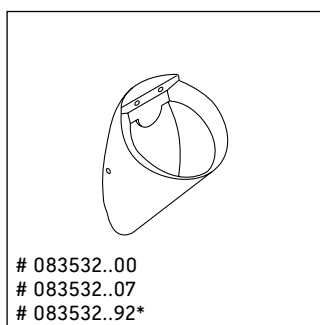

*to be installed only with a WaterSense labeled flush valve with the same flush rating

*to be installed only with a WaterSense labeled flush valve with the same flush rating