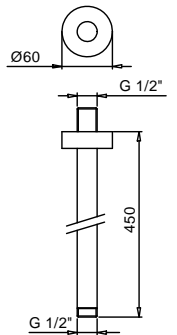

Art. 9237
Shower arm

- 45 cm long
- round backplate
- ceiling-mount
- 1/2" inlet

Finishes:

☐	Chrome	86 02 9237
☐	Matt Black	86 13 9237
☐	Matt White	86 29 9237
☐	Matt Gun Metal PVD	86 P5 9237
☐	Matt British Gold PVD	86 P6 9237
☐	Pure Brass PVD	86 Q7 9237
☐	Raw Metal PVD	86 Q8 9237
☐	Brushed Stainless Steel	86 93 9237

Project:

Room:

Date:

Comments:

Certifications/Awards: