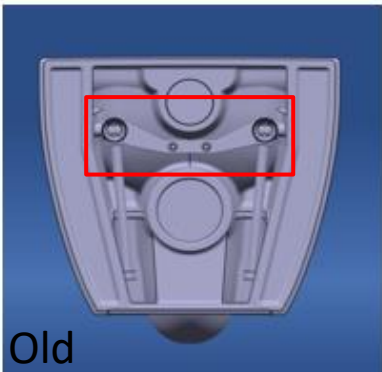

New Durafix fixing

All toilets including Durafix

The forging part of the fixing has been changed from 2-piece to 1-piece

- ❑ Affected are all toilets with Durafix fixing 1003751000/1003761000
- ❑ Due to the new forging the ceramic needs to be adjusted. (marked in red)
- ❑ All affected toilets were versioned
- ❑ Spare parts 1003751000/1003761000 are no longer available

Old

New

Defined new spare parts are:

- ❑ 1009060000 forging 2-piece incl. springs/screws (old version)
- ❑ 1009120000 forging 1-piece incl. springs (new version)
- ❑ 1003771000 mounting set incl. screws 215mm, bolts, sleeves
- ❑ 1004551000 mounting set incl. screws 186mm, bolts, sleeves

When:

- With immediate effect

Your tasks:

- Please adjust the orders above 1003751000/1003761000 accordingly

Author: Tanja Riedl / BU Ceramics

Old

New