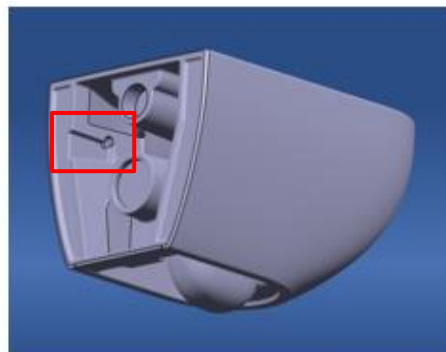

New Durafix fixing

All toilets including Durafix

The forging part of the fixing has been changed from 2-piece to 1-piece

- ❑ Affected are all toilets with Durafix fixing 1003751000/1003761000
- ❑ Due to the new forging the ceramic needs to be adjusted. (marked in red)
- ❑ All affected toilets were versioned
- ❑ Spare parts 1003751000/1003761000 are no longer available

Old

New

Defined new spare parts are:

- ❑ 1009060000 forging 2-piece incl. springs/screws (old version)
- ❑ 1009120000 forging 1-piece incl. springs (new version)
- ❑ 1003771000 mounting set incl. screws 215mm, bolts, sleeves
- ❑ 1004551000 mounting set incl. screws 186mm, bolts, sleeves

When:

- With immediate effect

Your tasks:

- Please adjust the orders above 1003751000/1003761000 accordingly

Author: Tanja Riedl / BU Ceramics

Old

New