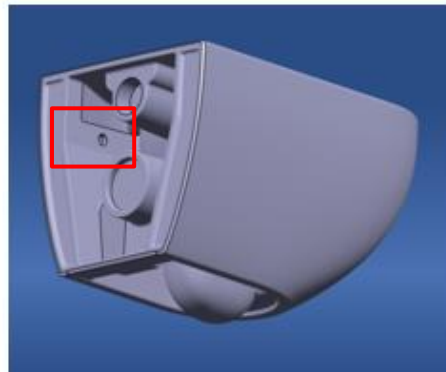

New Durafix fixing

All toilets including Durafix

The forging part of the fixing has been changed from 2-piece to 1-piece

- ❑ Affected are all toilets with Durafix fixing 1003751000/1003761000
- ❑ Due to the new forging the ceramic needs to be adjusted. (marked in red)
- ❑ All affected toilets were versioned
- ❑ Spare parts 1003751000/1003761000 are no longer available

Old

New

Defined new spare parts are:

- ❑ 1009060000 forging 2-piece incl. springs/screws (old version)
- ❑ 1009120000 forging 1-piece incl. springs (new version)
- ❑ 1003771000 mounting set incl. screws 215mm, bolts, sleeves
- ❑ 1004551000 mounting set incl. screws 186mm, bolts, sleeves

When:

- With immediate effect

Your tasks:

- Please adjust the orders above 1003751000/1003761000 accordingly

Author: Tanja Riedl / BU Ceramics

Old

New