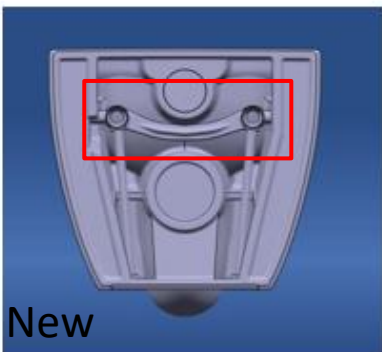

New Durafix fixing

All toilets including Durafix

The forging part of the fixing has been changed from 2-piece to 1-piece

- ❑ Affected are all toilets with Durafix fixing 1003751000/1003761000
- ❑ Due to the new forging the ceramic needs to be adjusted. (marked in red)
- ❑ All affected toilets were versioned
- ❑ Spare parts 1003751000/1003761000 are no longer available

Old

New

Defined new spare parts are:

- ❑ 1009060000 forging 2-piece incl. springs/screws (old version)
- ❑ 1009120000 forging 1-piece incl. springs (new version)
- ❑ 1003771000 mounting set incl. screws 215mm, bolts, sleeves
- ❑ 1004551000 mounting set incl. screws 186mm, bolts, sleeves

When:

- With immediate effect

Your tasks:

- Please adjust the orders above 1003751000/1003761000 accordingly

Author: Tanja Riedl / BU Ceramics

Old

New