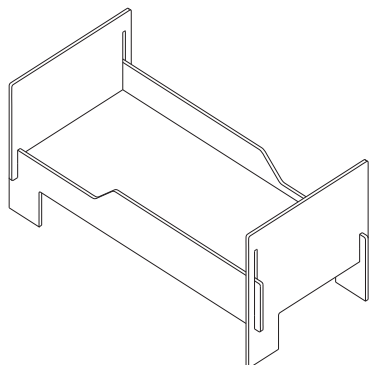

SPROSS

CHRISTOFFER MARTENS, 2008
Children's bed

Assembly without tools.

The bed is constructed without the use of metal.

dimensions (cm):

mattress: w: 70,0 l: 140,0

external dimension: w: 81,6 l: 151,6

h: side part: 42,1

h: head-/footboard: 70,0

(height between mattress support
and upper edge frame: 19,7)

ATTENTION:

FU (birch plywood) is a high quality,
industrially produced multiplex panel
with a film coating. There may be
colour and structural variations, as
well as insignificant scratches and
occasional dents.

material:

frame FU (birch plywood), colours
as follows. Mattress support and
stabilising element spruce untreated,
flexible bed base: ash untreated,
belts made of fabric

material

FU (birch plywood)
white

FU (birch plywood)
black

FU (birch plywood)
red

mattress (cm)

without flexible bed base

70 x 140

PO-number

1069601

price

710,00

PO-number

1069602

price

710,00

PO-number

1069603

price

710,00