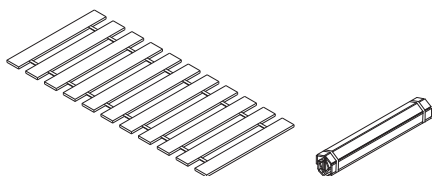

710,00

SPROSS FLEXIBLE BED BASE

material

solid wood untreated,
belt made of fabric

PO-number

1069200

price

70,00