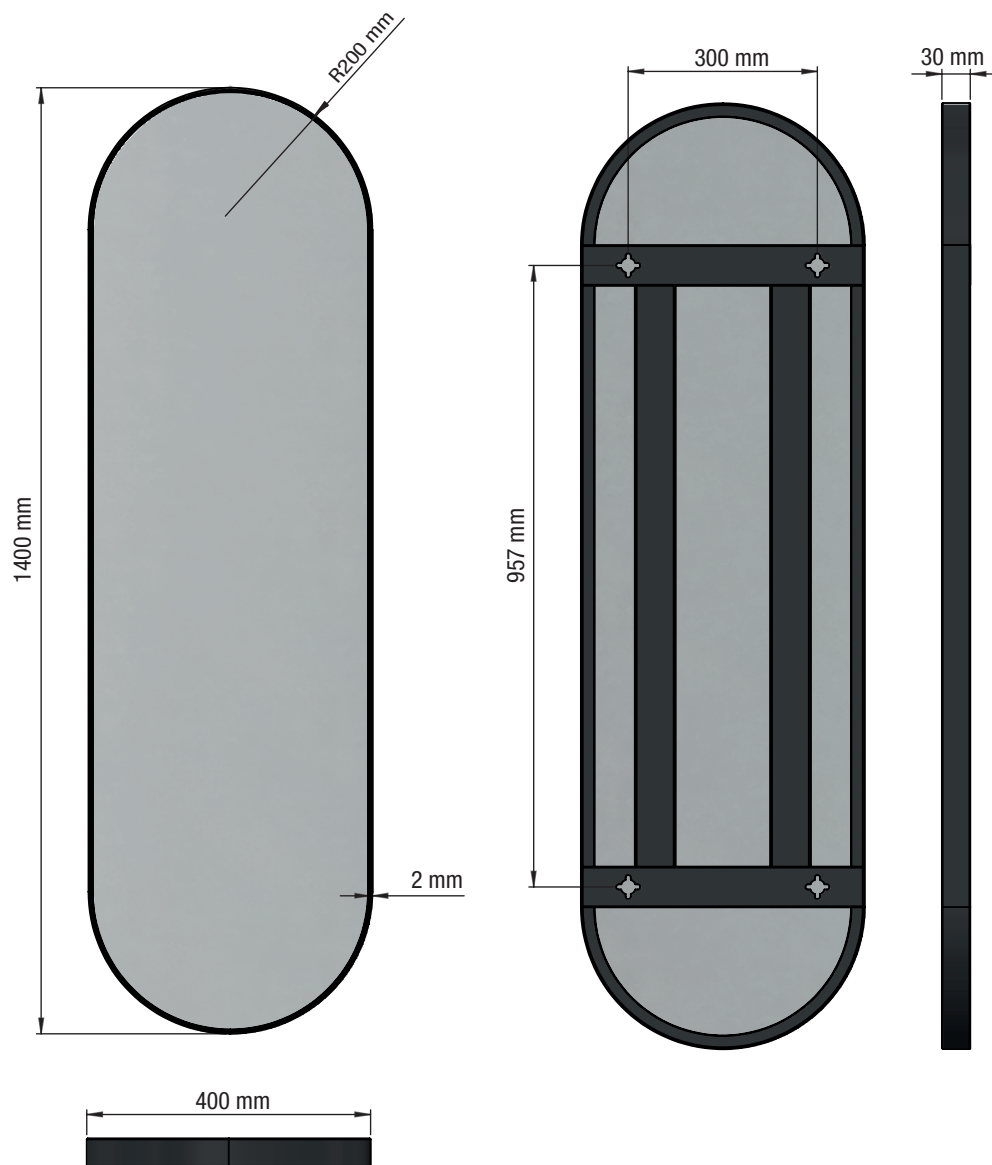

Exclusion of liability

FROST accepts no liability whatsoever for damage to persons or property that occurs or has occurred as a result of improper installation or maintenance, particularly if the safety instructions and other points to note listed are not or have not been observed in full.

Warning and hazard notices
Improper mounting or use can lead to accidents and serious injuries.

Cleaning and maintenance

Surfaces should be cleaned with a microfibre cloth, glass cleaner or other non abrasive and gentle agents.

Attention:

Never use solvents or aggressive household cleaners like bleach, acids (e.g. descalers) or ammonia-based bathroom cleaner to clean the product. Steel wool and hard brushes can permanently damage the surface of the steel.